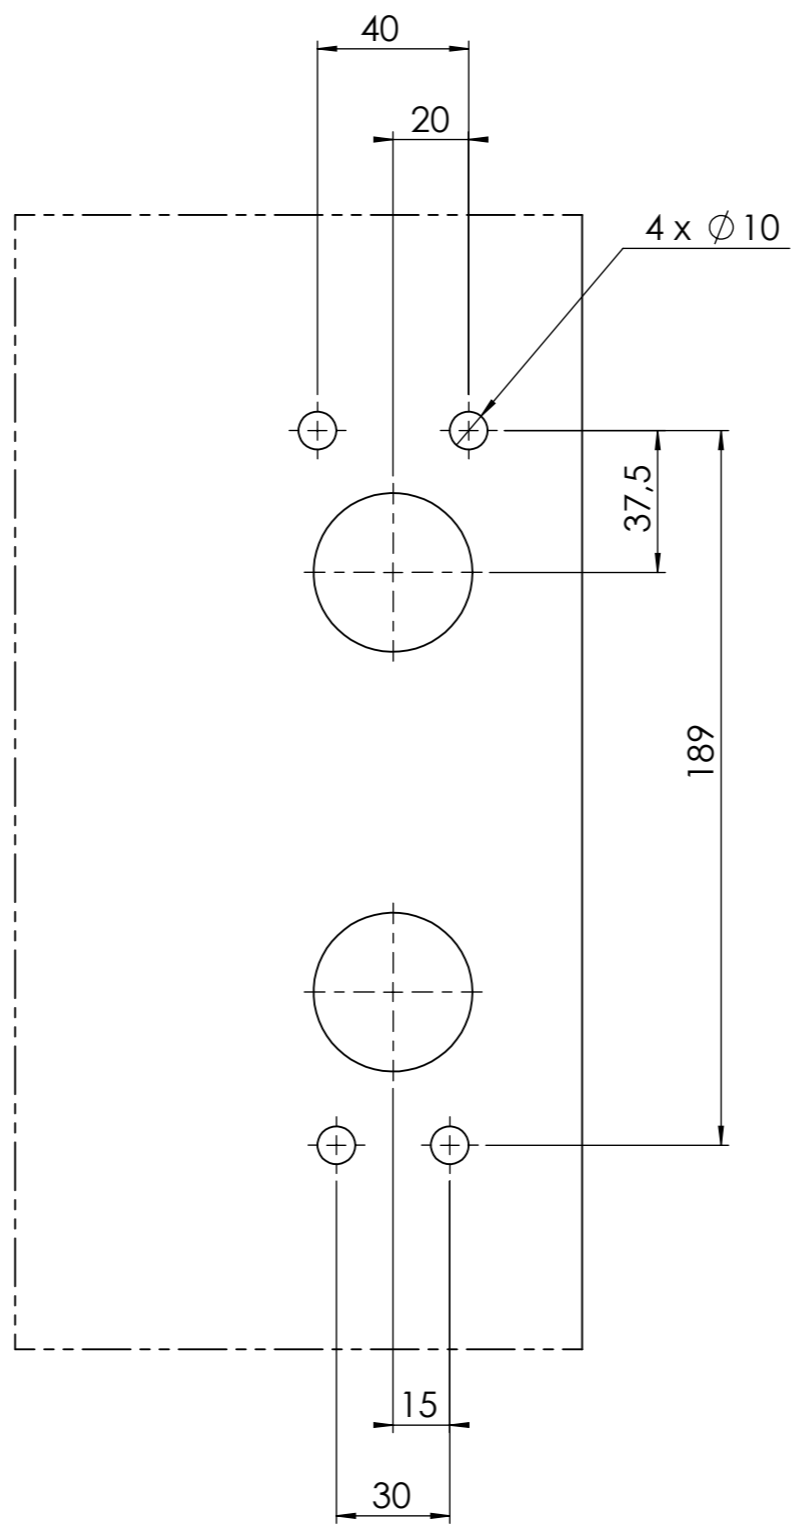

This document must not be copied without owners written allowance and its content must not be exposed for third part nor be used for unauthorized purpose.

Owner	Stendals EI AB		Title/Description	Urtag Exit 50		Viewing	Scale
Drawing no	ST000713		Revision	1		Sheet size	Sheet
				A3			1/1