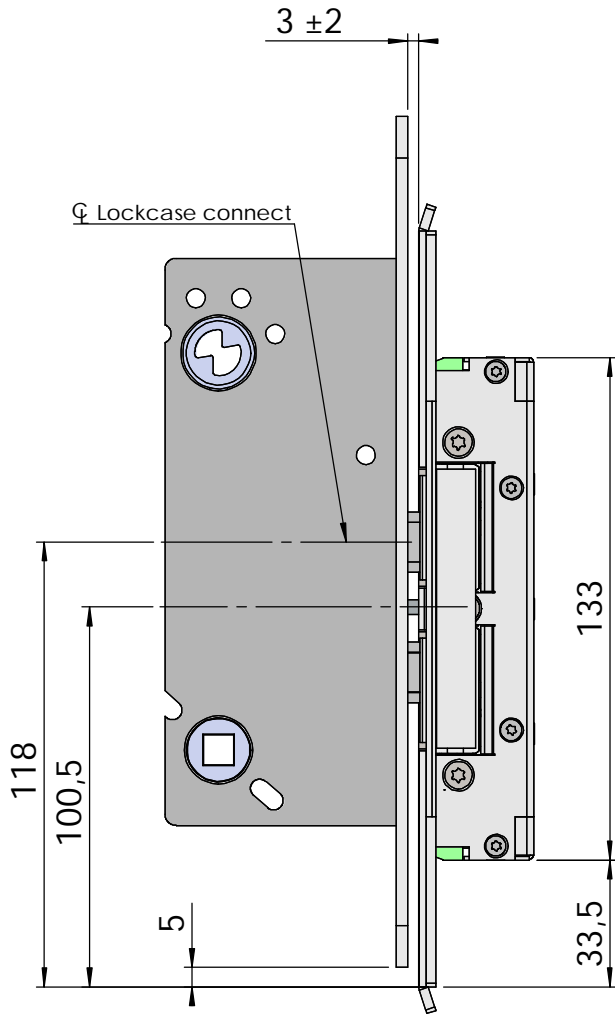

Montering för Connect

This document shall not be copied without owners written allowance and its content shall not be exposed for third part nor be used for unauthorized purpose.

Owner
Stendals EI AB

Title/Description
**STEP 92 med bockad stolpe plös 27,7mm
Montering för Connect**

Drawing no. **ST9586**

Scale
1:2

Montering för Modul

This document shall not be copied without owners written allowance and its content shall not be exposed for third part nor be used for unauthorized purpose.

Owner
Stendals EI AB

Title/Description
**STEP 92 med bockad stolpe plös 27,7mm
Montering för Modul**

Drawing no.
ST9586

Scale
1:2