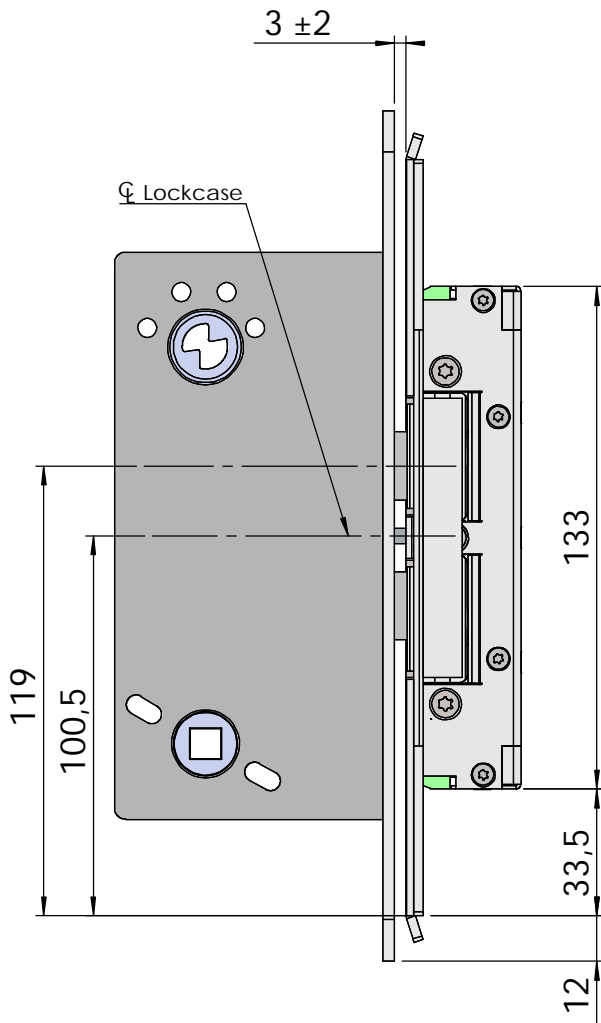

Montering för Connect

This document shall not be copied without owners written allowance and its content shall not be exposed for third part nor be used for unauthorized purpose.

Owner
Stendals EI AB

Title/Description
**STEP 92 med bockad stolpe plös 27,7mm
Montering för Connect**

Drawing no. **ST9586**

Scale
1:2

Montering för Modul

This document shall not be copied without owners written allowance and its content shall not be exposed for third part nor be used for unauthorized purpose.

Owner
Stendals EI AB

Title/Description
**STEP 92 med bockad stolpe plös 27,7mm
Montering för Modul**

Drawing no.
ST9586

Scale
1:2