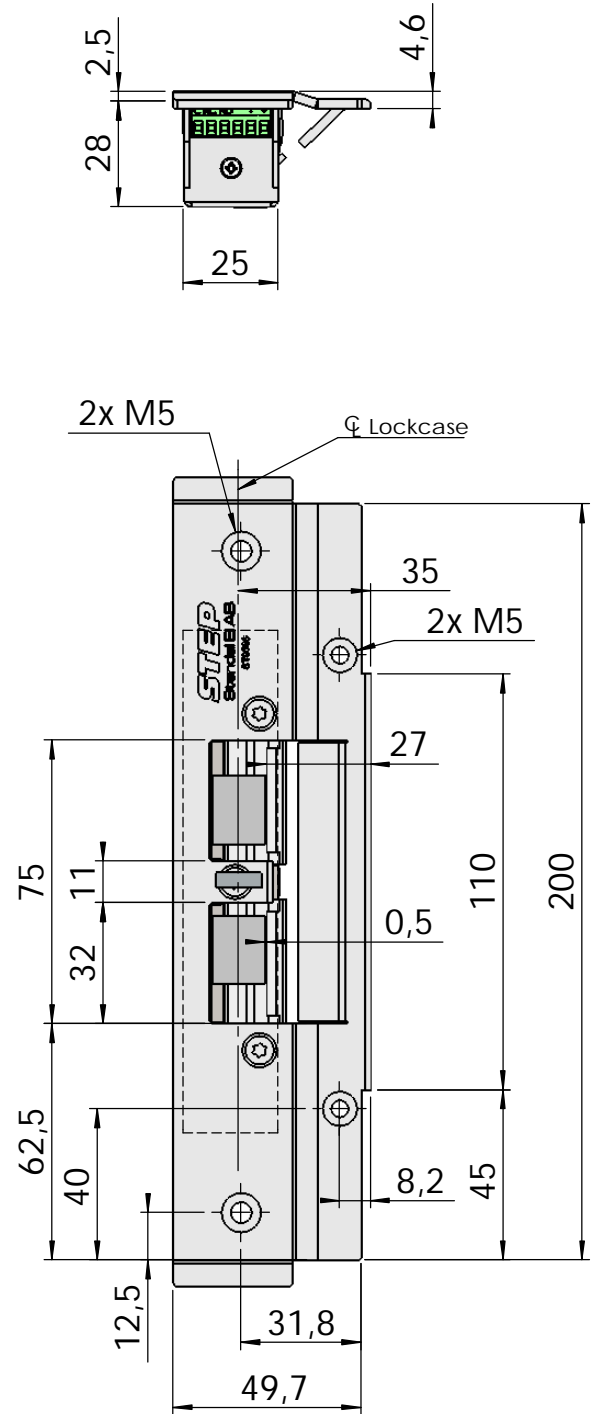

Montering för Connect

This document shall not be copied without owners written allowance and its content shall not be exposed for third part nor be used for unauthorized purpose.

Owner
Stendals EI AB

Title/Description
**STEP 92 med bockad stolpe plös 27,7mm
Montering för Connect**

Drawing no. **ST9586**

Scale
1:2

Montering för Modul

This document shall not be copied without owners written allowance and its content shall not be exposed for third part nor be used for unauthorized purpose.

Owner
Stendals EI AB

Title/Description
**STEP 92 med bockad stolpe plös 27,7mm
Montering för Modul**

Drawing no.
ST9586

Scale
1:2