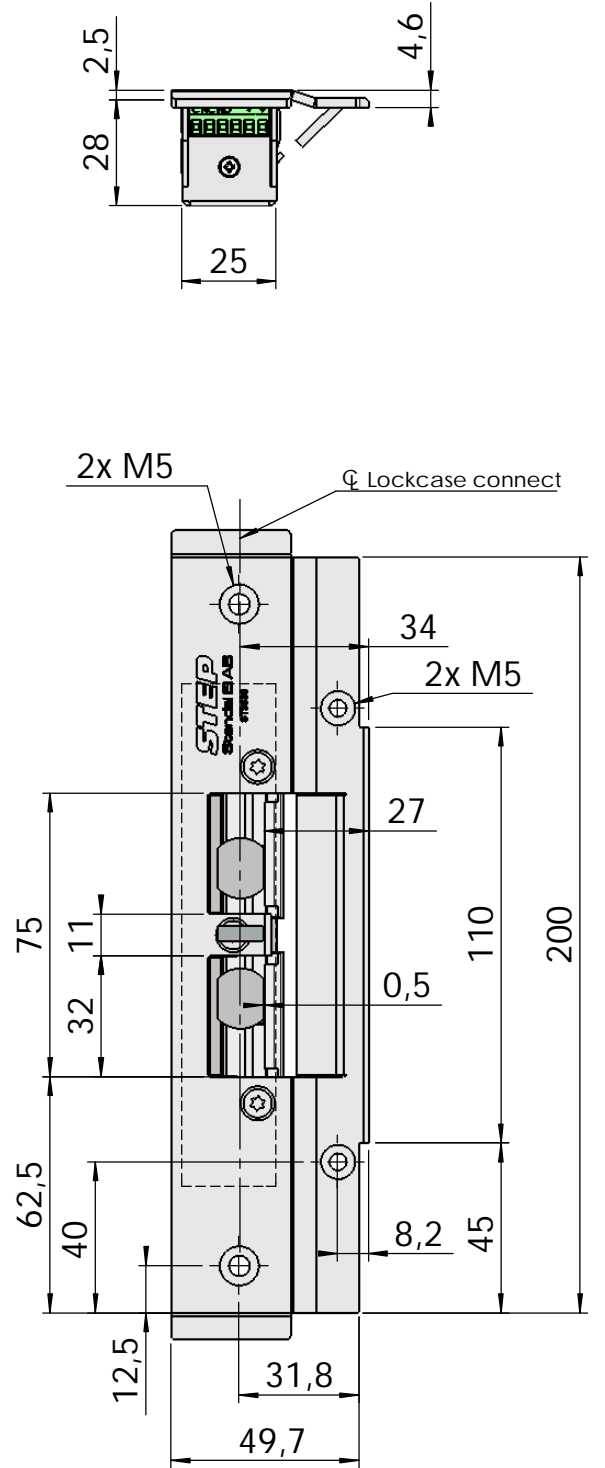

Montering för Connect

This document shall not be copied without owners written allowance and its content shall not be exposed for third part nor be used for unauthorized purpose.

Owner
Stendals EI AB

Title/Description
**STEP 92 med bockad stolpe plös 27,7mm
Montering för Connect**

Drawing no. **ST9586**

Scale
1:2

Montering för Modul

This document shall not be copied without owners written allowance and its content shall not be exposed for third part nor be used for unauthorized purpose.

Owner
Stendals EI AB

Title/Description
**STEP 92 med bockad stolpe plös 27,7mm
Montering för Modul**

Drawing no.
ST9586

Scale
1:2