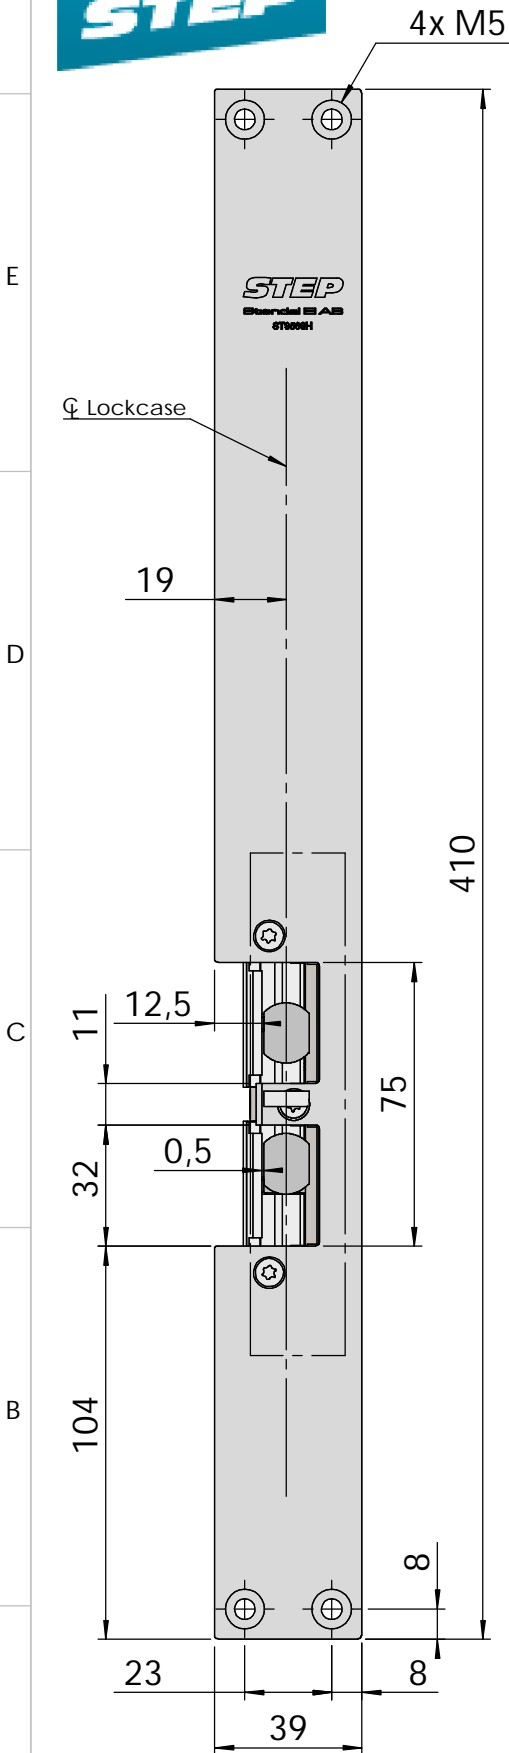

Montering för Connect

This document shall not be copied without owners written allowance and its content shall not be exposed for third part nor be used for unauthorized purpose.

A Owner

Stendals EI AB

Title/Description

STEP 92 med plan stolpe plös 13mm

Montering för Connect

Drawing no. **ST9569H**

Scale

1:2