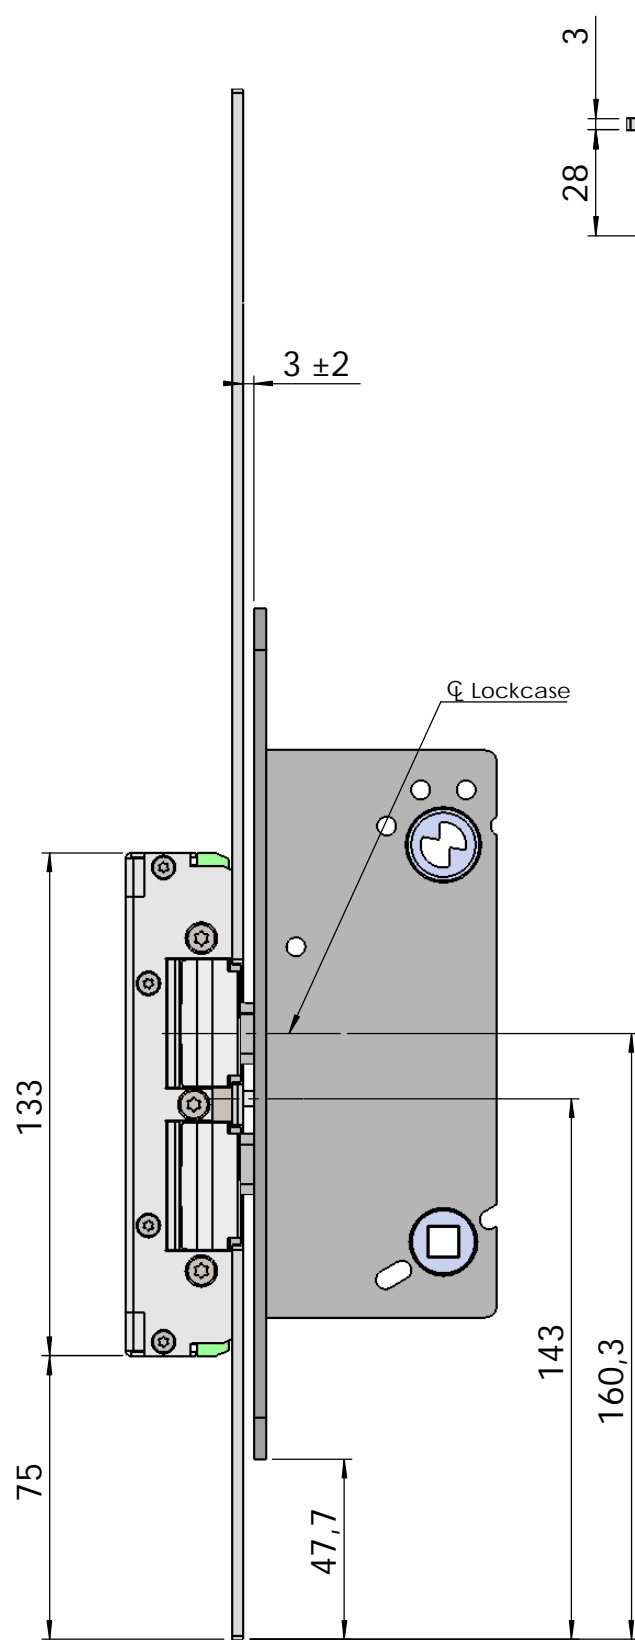

Montering för Connect

This document shall not be copied without owners written allowance and its content shall not be exposed for third part nor be used for unauthorized purpose.

A Owner

Stendals EI AB

Title/Description

STEP 92 med plan stolpe plös 13mm

Montering för Connect

Drawing no. **ST9569H**

Scale

1:2