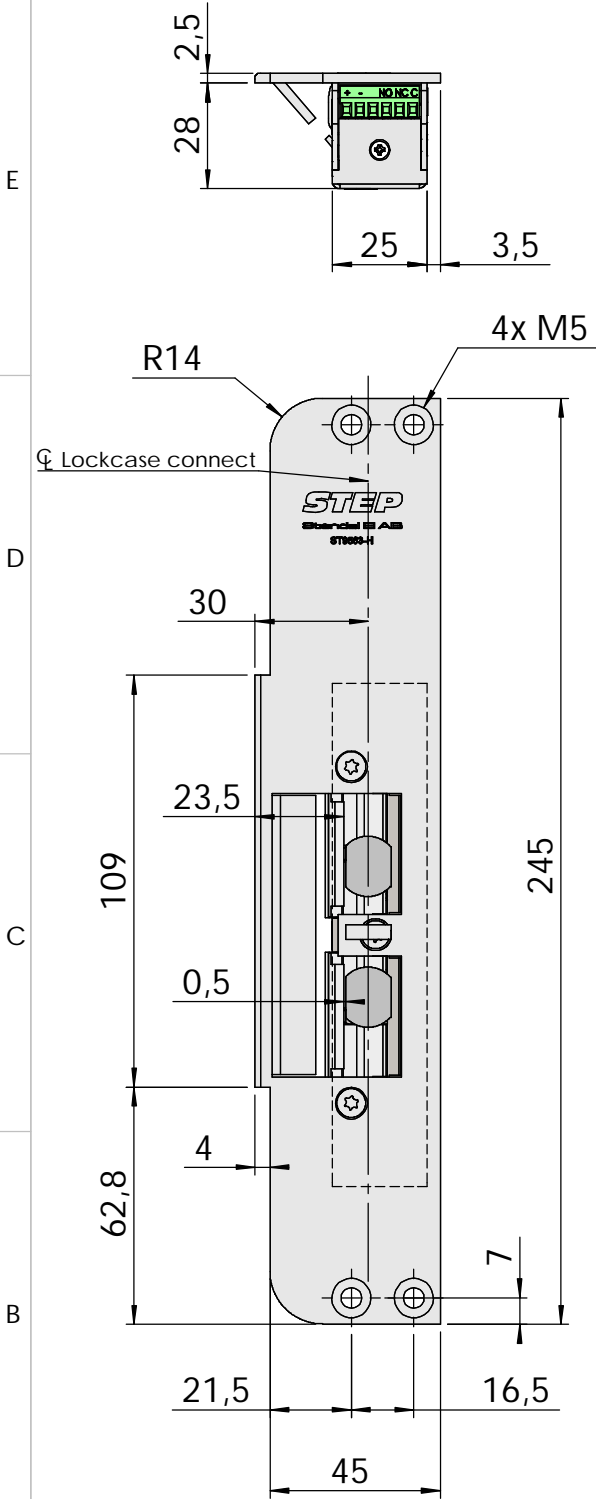

Montering för Connect

This document shall not be copied without owners written allowance and its content shall not be exposed for third part nor be used for unauthorized purpose.

Owner
Stendals EI AB

Title/Description
Stolpe Step 92 ersätter ST6503H
Montering för Connect

Drawing no. **ST9563H**

Scale
1:2

Montering för Modul

This document shall not be copied without owners written allowance and its content shall not be exposed for third part nor be used for unauthorized purpose.

A Owner
Stendals EI AB

Title/Description
Stolpe Step 92 ersätter ST6503H
Montering för Modul

Drawing no. **ST9563H**

Scale
1:2