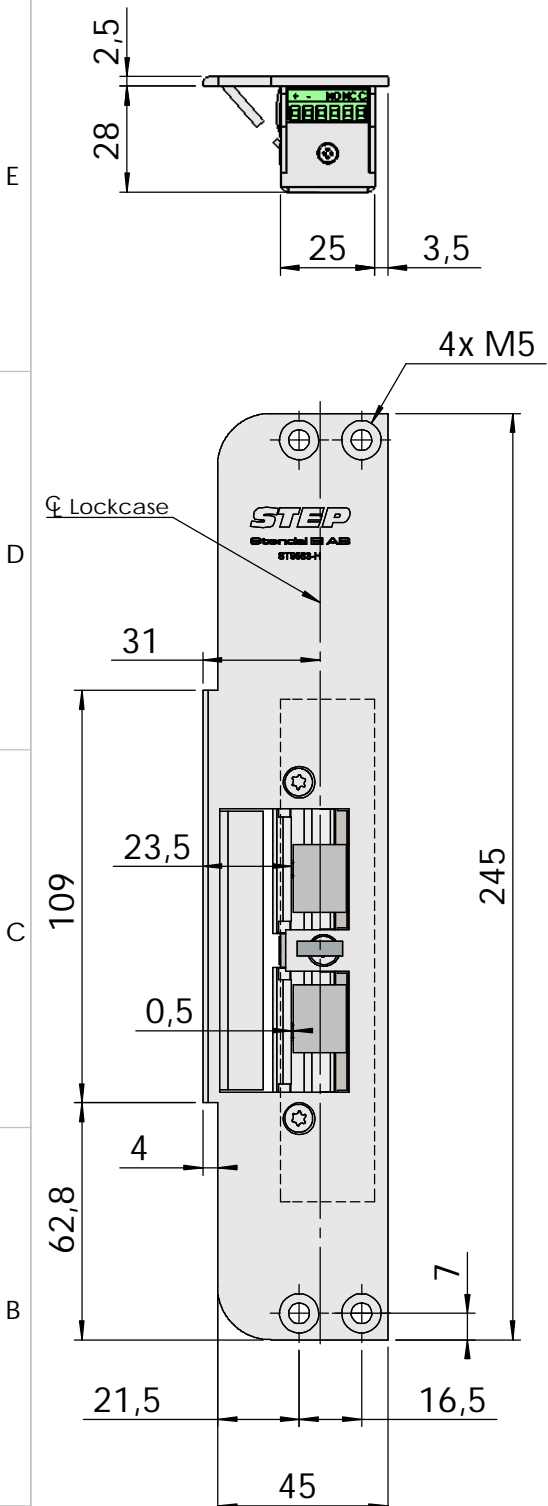

Montering för Connect

This document shall not be copied without owners written allowance and its content shall not be exposed for third part nor be used for unauthorized purpose.

Owner
Stendals EI AB

Title/Description
Stolpe Step 92 ersätter ST6503H
Montering för Connect

Drawing no. **ST9563H**

Scale
1:2

Montering för Modul

This document shall not be copied without owners written allowance and its content shall not be exposed for third part nor be used for unauthorized purpose.

A Owner
Stendals EI AB

Title/Description
Stolpe Step 92 ersätter ST6503H
Montering för Modul

Drawing no. **ST9563H**

Scale
1:2