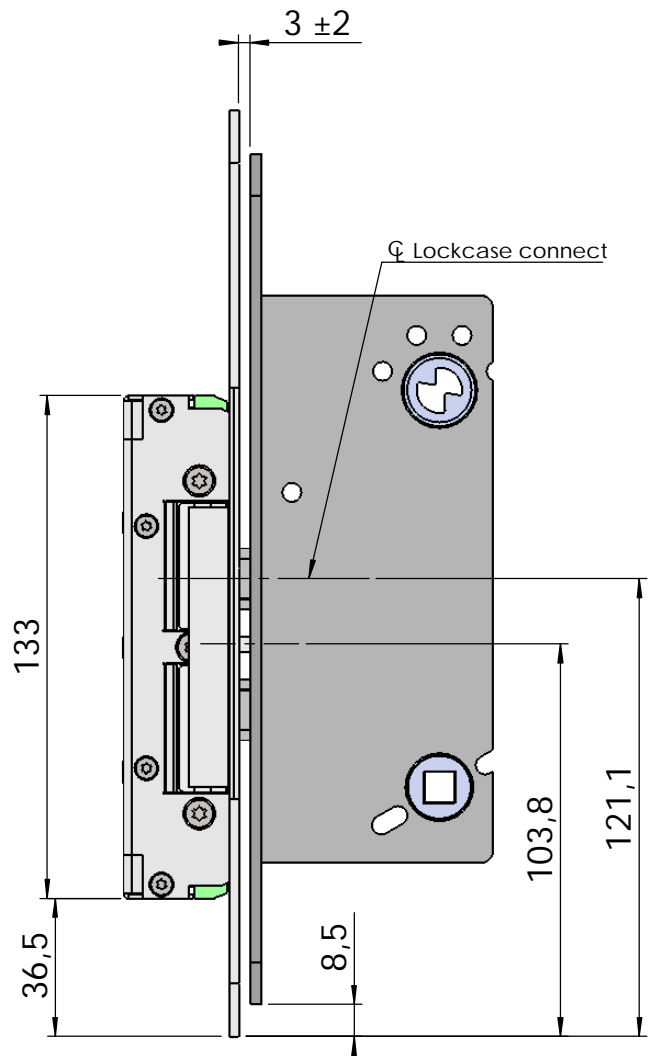

Montering för Connect

This document shall not be copied without owners written allowance and its content shall not be exposed for third part nor be used for unauthorized purpose.

Owner
Stendals EI AB

Title/Description
Stolpe Step 92 ersätter ST6503H
Montering för Connect

Drawing no. **ST9563H**

Scale
1:2

Montering för Modul

This document shall not be copied without owners written allowance and its content shall not be exposed for third part nor be used for unauthorized purpose.

A Owner
Stendals EI AB

Title/Description
Stolpe Step 92 ersätter ST6503H
Montering för Modul

Drawing no. **ST9563H**

Scale
1:2