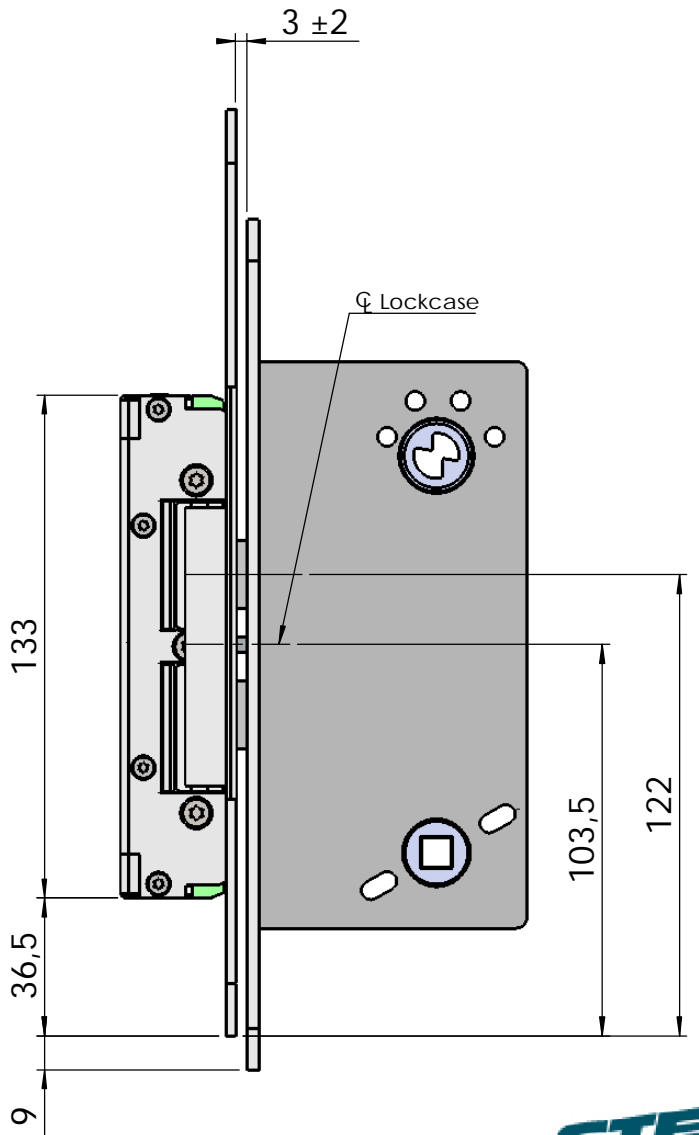

Montering för Connect

This document shall not be copied without owners written allowance and its content shall not be exposed for third part nor be used for unauthorized purpose.

Owner
Stendals EI AB

Title/Description
Stolpe Step 92 ersätter ST6503H
Montering för Connect

Drawing no. **ST9563H**

Scale
1:2

Montering för Modul

This document shall not be copied without owners written allowance and its content shall not be exposed for third part nor be used for unauthorized purpose.

A Owner
Stendals EI AB

Title/Description
Stolpe Step 92 ersätter ST6503H
Montering för Modul

Drawing no. **ST9563H**

Scale
1:2