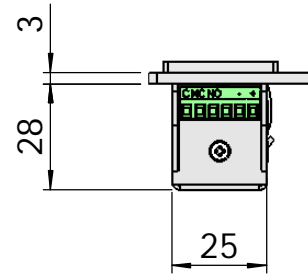

Montering för Connect

This document shall not be copied without owners written allowance and its content shall not be exposed for third part nor be used for unauthorized purpose.

Owner
Stendals EI AB

Title/Description
STEP 92 med plan stolpe plös 15,5mm
Montering för Connect

Drawing no. **ST9544**

Scale
1:2

Montering för Modul

This document shall not be copied without owners written allowance and its content shall not be exposed for third part nor be used for unauthorized purpose.

Owner
Stendals EI AB

Title/Description
**STEP 92 med plan stolpe plös 15,5mm
Montering för Modul**

Drawing no. **ST9544**

Scale
1:2