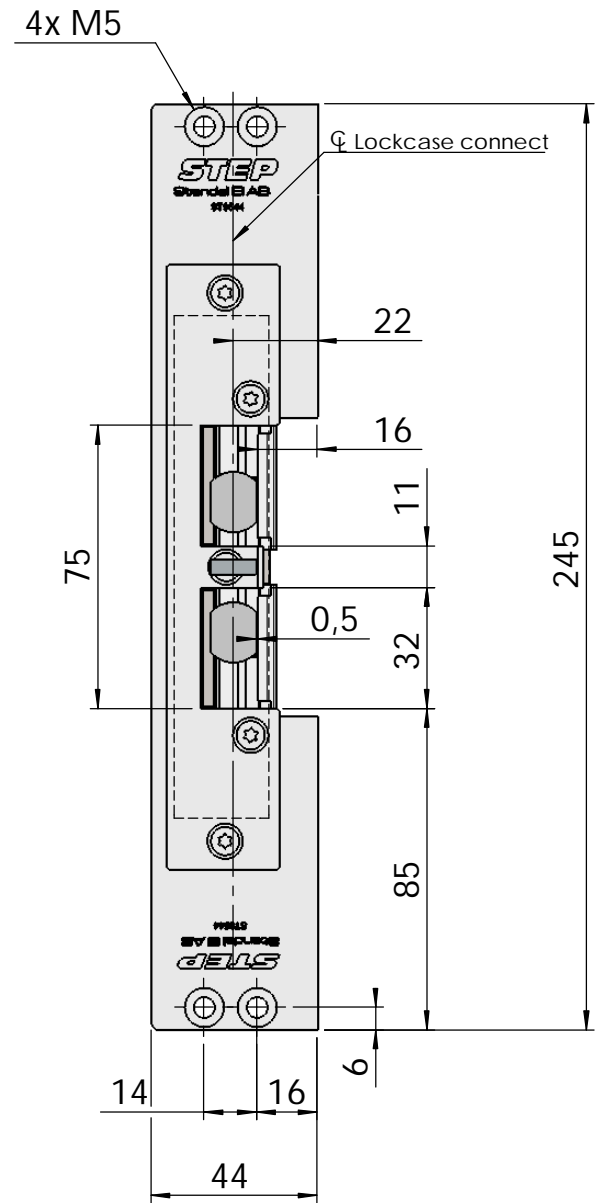

Montering för Connect

This document shall not be copied without owners written allowance and its content shall not be exposed for third part nor be used for unauthorized purpose.

Owner
Stendals EI AB

Title/Description
STEP 92 med plan stolpe plös 15,5mm
Montering för Connect

Drawing no. **ST9544**

Scale
1:2

Montering för Modul

This document shall not be copied without owners written allowance and its content shall not be exposed for third part nor be used for unauthorized purpose.

Owner
Stendals EI AB

Title/Description
**STEP 92 med plan stolpe plös 15,5mm
Montering för Modul**

Drawing no. **ST9544**

Scale
1:2