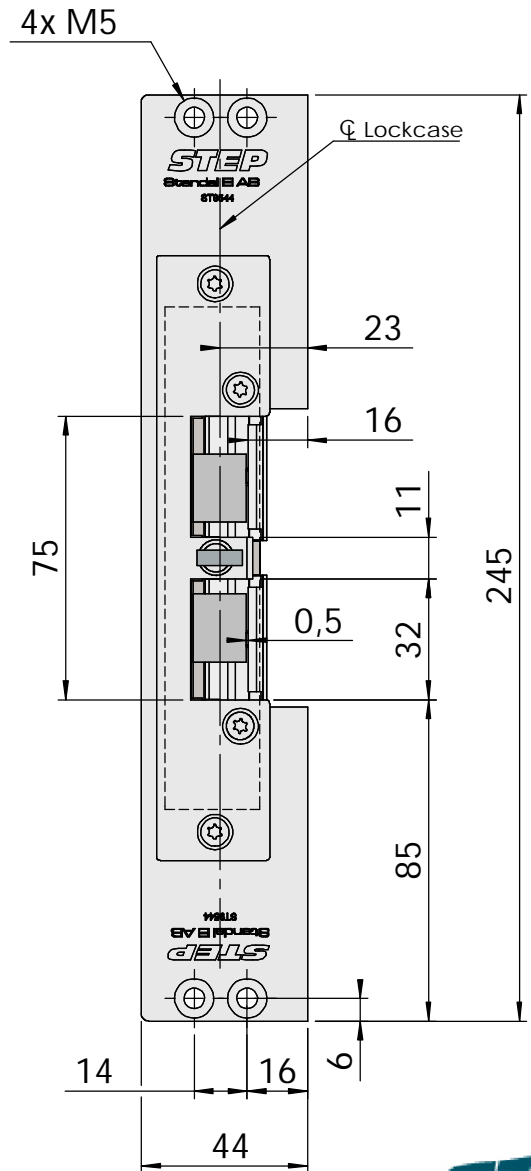

Montering för Connect

This document shall not be copied without owners written allowance and its content shall not be exposed for third part nor be used for unauthorized purpose.

Owner
Stendals EI AB

Title/Description
STEP 92 med plan stolpe plös 15,5mm
Montering för Connect

Drawing no. **ST9544**

Scale
1:2

Montering för Modul

This document shall not be copied without owners written allowance and its content shall not be exposed for third part nor be used for unauthorized purpose.

Owner
Stendals EI AB

Title/Description
**STEP 92 med plan stolpe plös 15,5mm
Montering för Modul**

Drawing no. **ST9544**

Scale
1:2