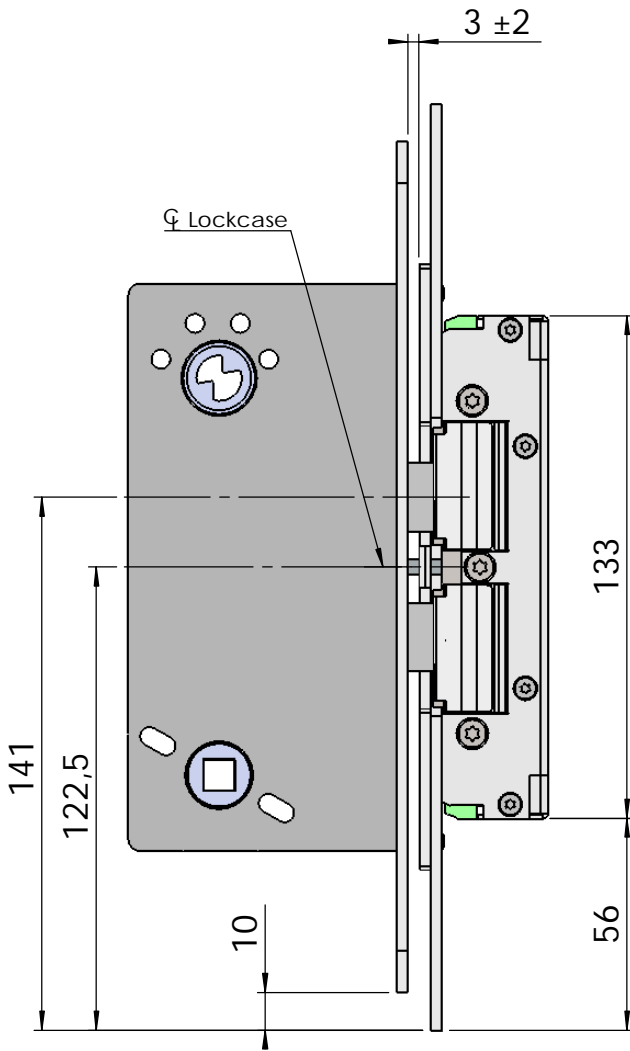

Montering för Connect

This document shall not be copied without owners written allowance and its content shall not be exposed for third part nor be used for unauthorized purpose.

Owner
Stendals EI AB

Title/Description
STEP 92 med plan stolpe plös 15,5mm
Montering för Connect

Drawing no. **ST9544**

Scale
1:2

Montering för Modul

This document shall not be copied without owners written allowance and its content shall not be exposed for third part nor be used for unauthorized purpose.

Owner
Stendals EI AB

Title/Description
**STEP 92 med plan stolpe plös 15,5mm
Montering för Modul**

Drawing no. **ST9544**

Scale
1:2