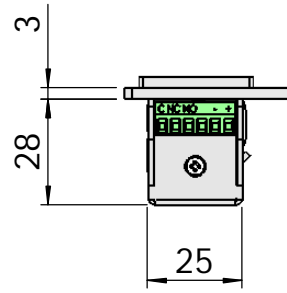

Montering för Connect

This document shall not be copied without owners written allowance and its content shall not be exposed for third part nor be used for unauthorized purpose.

Owner
Stendals EI AB

Title/Description
STEP 92 med plan stolpe plös 15,5mm
Montering för Connect

Drawing no. **ST9544**

Scale
1:2

Montering för Modul

This document shall not be copied without owners written allowance and its content shall not be exposed for third part nor be used for unauthorized purpose.

Owner
Stendals EI AB

Title/Description
**STEP 92 med plan stolpe plös 15,5mm
Montering för Modul**

Drawing no. **ST9544**

Scale
1:2