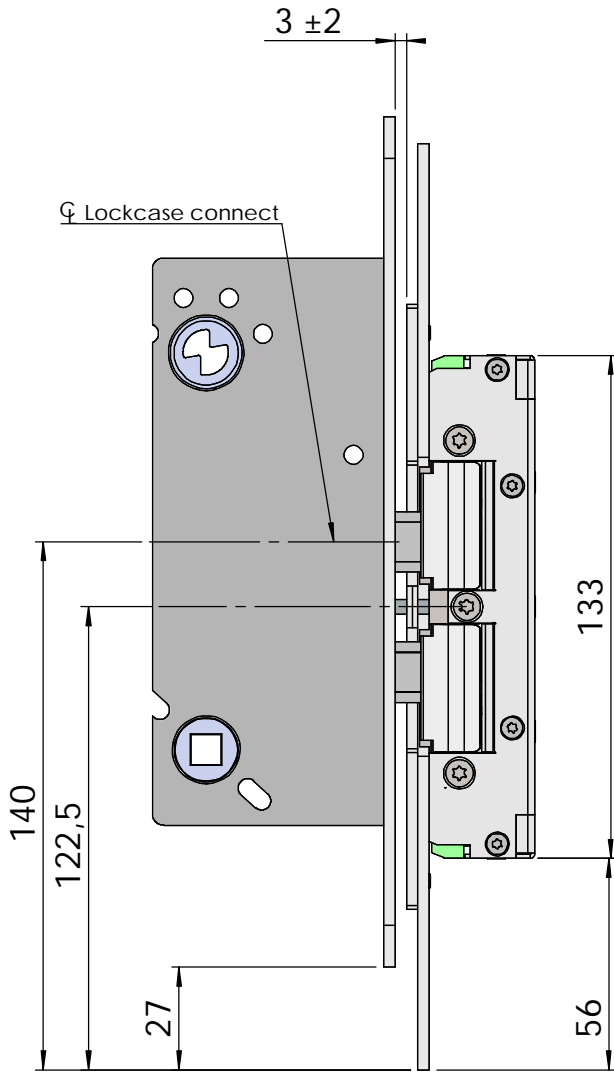

Montering för Connect

This document shall not be copied without owners written allowance and its content shall not be exposed for third part nor be used for unauthorized purpose.

Owner
Stendals EI AB

Title/Description
STEP 92 med plan stolpe plös 15,5mm
Montering för Connect

Drawing no. **ST9544**

Scale
1:2

Montering för Modul

This document shall not be copied without owners written allowance and its content shall not be exposed for third part nor be used for unauthorized purpose.

Owner
Stendals EI AB

Title/Description
**STEP 92 med plan stolpe plös 15,5mm
Montering för Modul**

Drawing no. **ST9544**

Scale
1:2