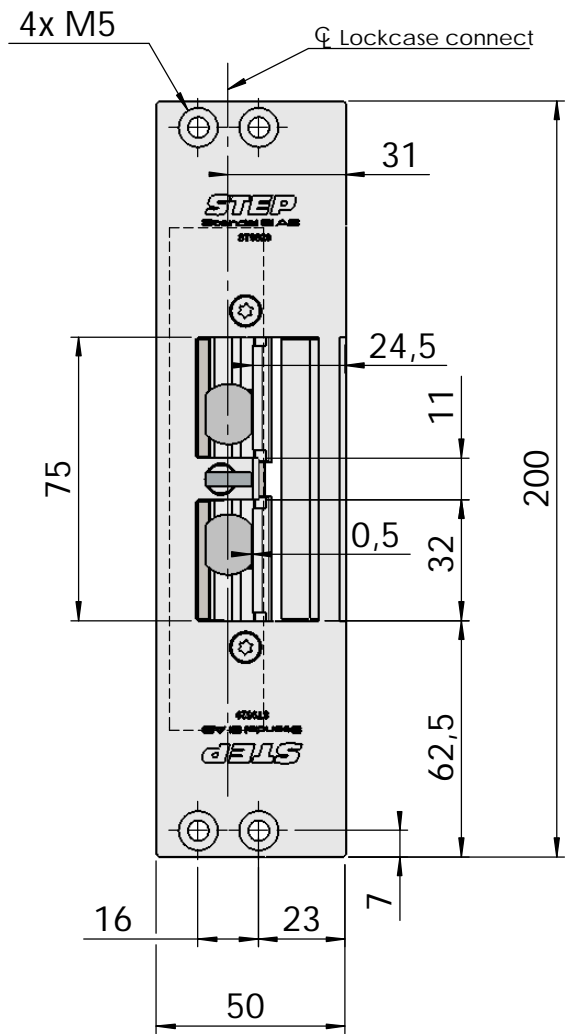

Montering för Connect

This document shall not be copied without owners written allowance and its content shall not be exposed for third part nor be used for unauthorized purpose.

Owner
Stendals EI AB

Title/Description
**STEP 92 med plan stolpe plös 24,5mm
Montering för Connect**

Drawing no.
ST9529

Scale
1:2

Montering för Modul

This document shall not be copied without owners written allowance and its content shall not be exposed for third part nor be used for unauthorized purpose.

Owner
Stendals EI AB

Title/Description
**STEP 92 med plan stolpe plös 24,5mm
Montering för Modul**

Drawing no.
ST9529

Scale
1:2