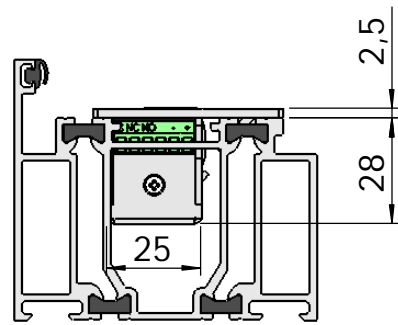

Montering för Connect

This document shall not be copied without owners written allowance and its content shall not be exposed for third part nor be used for unauthorized purpose.

Owner
Stendals EI AB

Title/Description
**STEP 92 med plan stolpe plös 24,5mm
Montering för Connect**

Drawing no.
ST9529

Scale
1:2

Montering för Modul

This document shall not be copied without owners written allowance and its content shall not be exposed for third part nor be used for unauthorized purpose.

Owner
Stendals EI AB

Title/Description
**STEP 92 med plan stolpe plös 24,5mm
Montering för Modul**

Drawing no.
ST9529

Scale
1:2