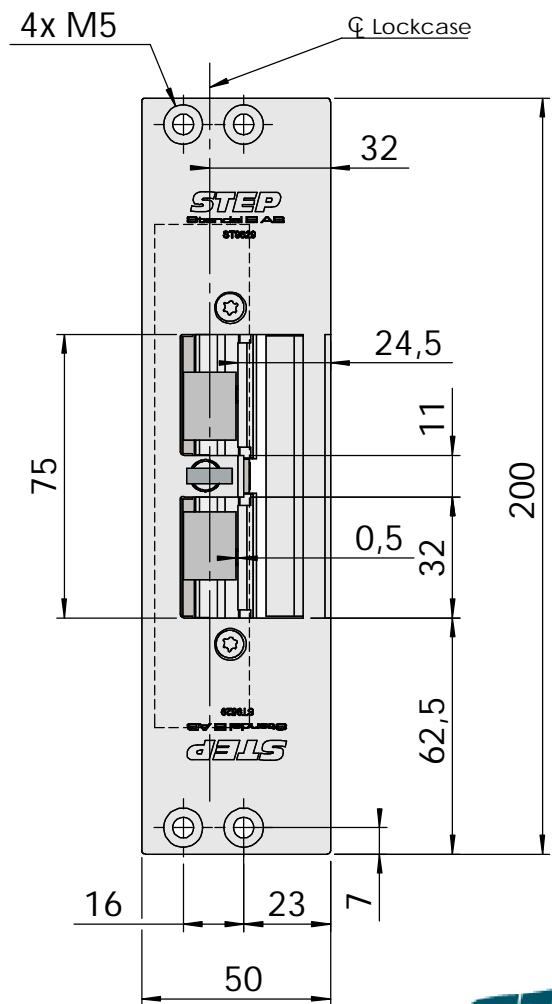

Montering för Connect

This document shall not be copied without owners written allowance and its content shall not be exposed for third part nor be used for unauthorized purpose.

Owner
Stendals EI AB

Title/Description
**STEP 92 med plan stolpe plös 24,5mm
Montering för Connect**

Drawing no.
ST9529

Scale
1:2

Montering för Modul

This document shall not be copied without owners written allowance and its content shall not be exposed for third part nor be used for unauthorized purpose.

Owner
Stendals EI AB

Title/Description
**STEP 92 med plan stolpe plös 24,5mm
Montering för Modul**

Drawing no.
ST9529

Scale
1:2