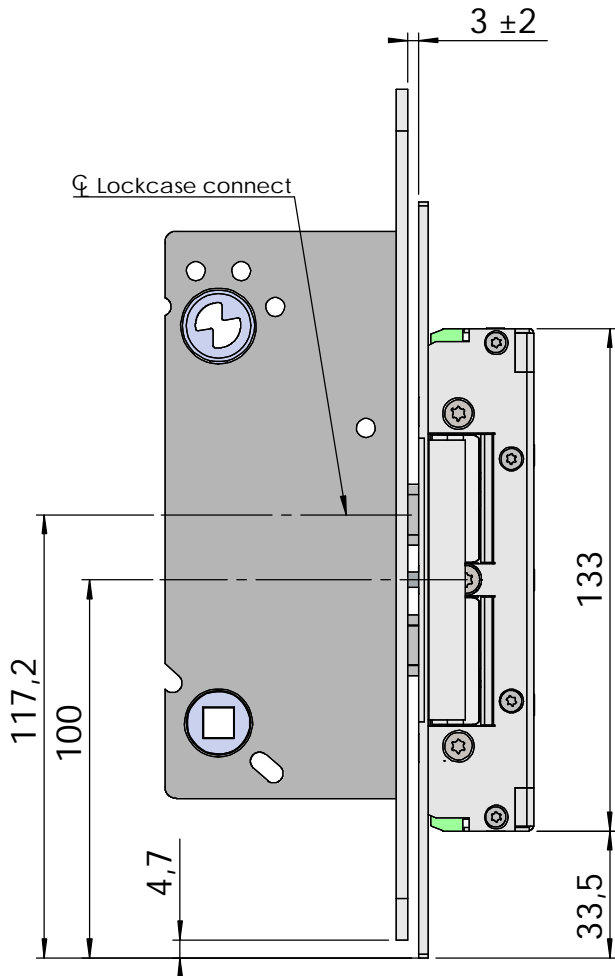

Montering för Connect

This document shall not be copied without owners written allowance and its content shall not be exposed for third part nor be used for unauthorized purpose.

Owner
Stendals EI AB

Title/Description
**STEP 92 med plan stolpe plös 24,5mm
Montering för Connect**

Drawing no.
ST9529

Scale
1:2

Montering för Modul

This document shall not be copied without owners written allowance and its content shall not be exposed for third part nor be used for unauthorized purpose.

Owner
Stendals EI AB

Title/Description
**STEP 92 med plan stolpe plös 24,5mm
Montering för Modul**

Drawing no.
ST9529

Scale
1:2