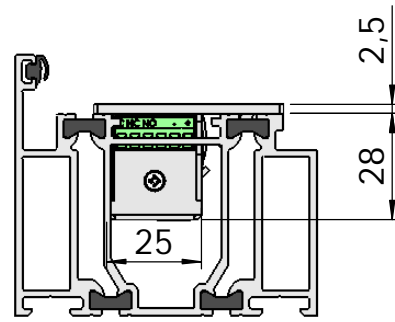

Montering för Connect

This document shall not be copied without owners written allowance and its content shall not be exposed for third part nor be used for unauthorized purpose.

Owner
Stendals EI AB

Title/Description
**STEP 92 med plan stolpe plös 24,5mm
Montering för Connect**

Drawing no.
ST9529

Scale
1:2

Montering för Modul

This document shall not be copied without owners written allowance and its content shall not be exposed for third part nor be used for unauthorized purpose.

Owner
Stendals EI AB

Title/Description
**STEP 92 med plan stolpe plös 24,5mm
Montering för Modul**

Drawing no.
ST9529

Scale
1:2