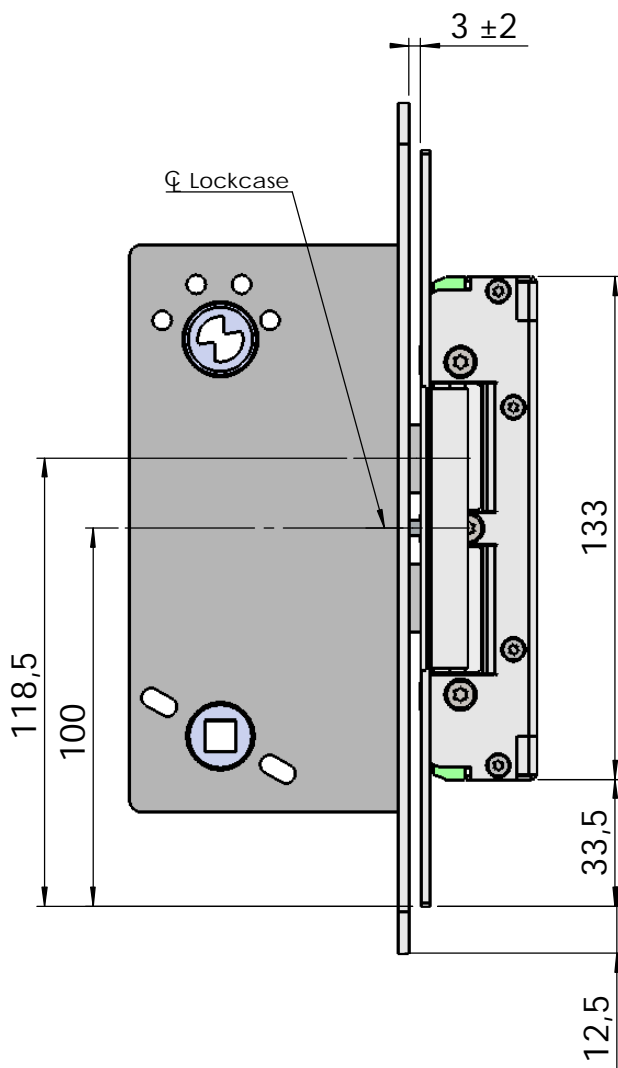

Montering för Connect

This document shall not be copied without owners written allowance and its content shall not be exposed for third part nor be used for unauthorized purpose.

Owner
Stendals EI AB

Title/Description
**STEP 92 med plan stolpe plös 24,5mm
Montering för Connect**

Drawing no.
ST9529

Scale
1:2

Montering för Modul

This document shall not be copied without owners written allowance and its content shall not be exposed for third part nor be used for unauthorized purpose.

Owner
Stendals EI AB

Title/Description
**STEP 92 med plan stolpe plös 24,5mm
Montering för Modul**

Drawing no.
ST9529

Scale
1:2