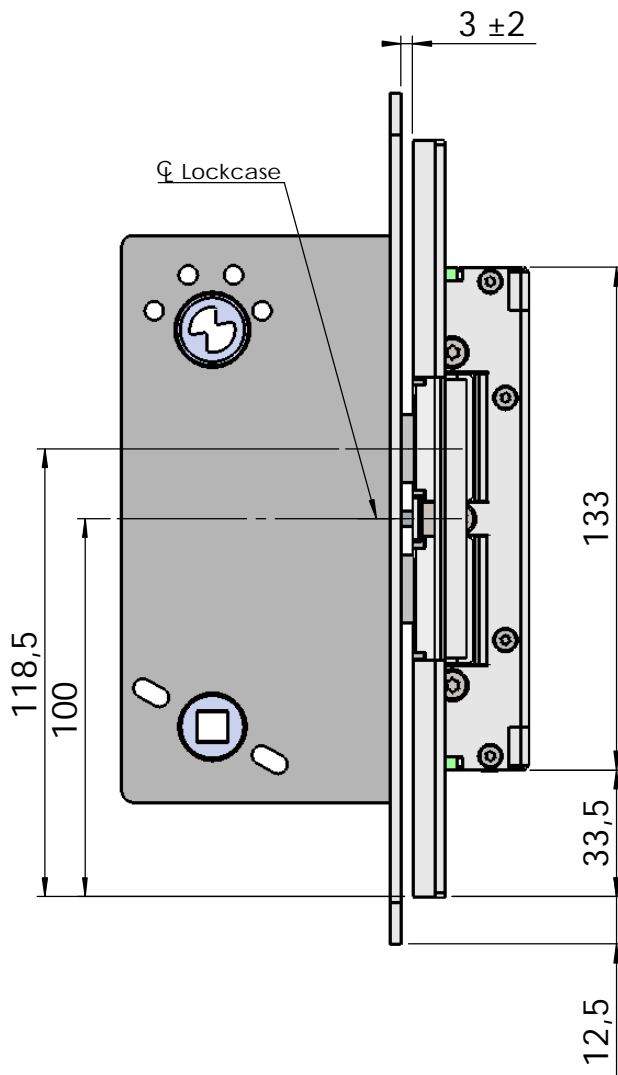

This document shall not be copied without owners written allowance and its content shall not be exposed for third part nor be used for unauthorized purpose.

Owner

Stendals EI AB

Title/Description

STEP 92 med bockad stolpe plös 36,5mm
Montering för Modul

Drawing no.

ST9514

Scale

1:2