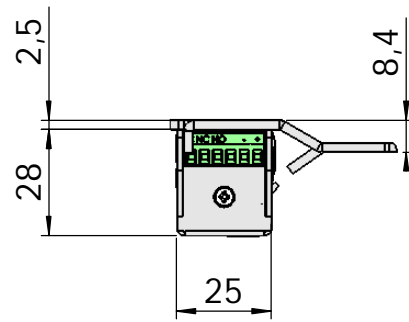

This document shall not be copied without owners written allowance and its content shall not be exposed for third part nor be used for unauthorized purpose.

Owner

Stendals EI AB

Title/Description

STEP 92 med bockad stolpe plös 36,5mm
Montering för Modul

Drawing no.

ST9514

Scale

1:2