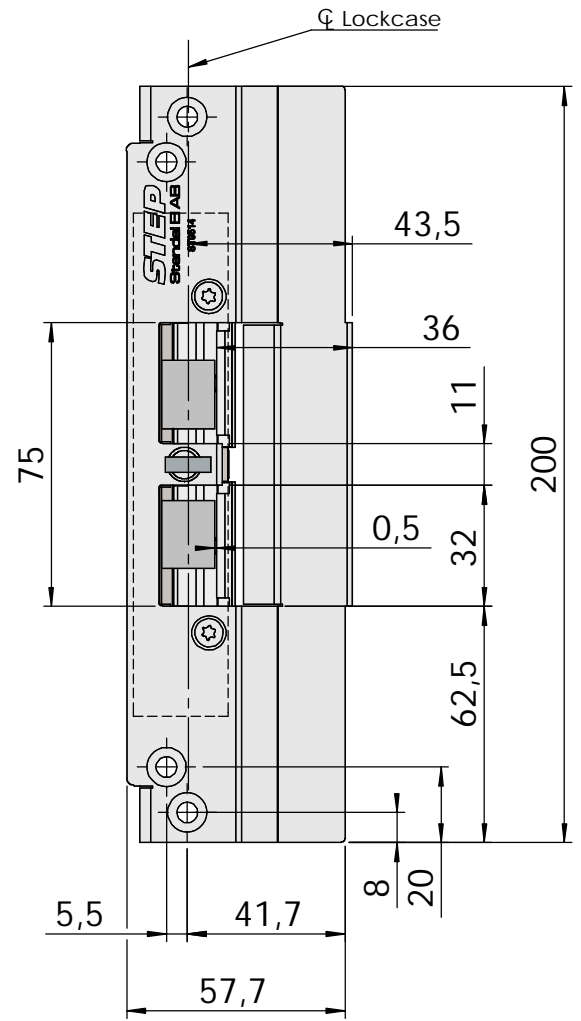

This document shall not be copied without owners written allowance and its content shall not be exposed for third part nor be used for unauthorized purpose.

Owner

Stendals EI AB

Title/Description

STEP 92 med bockad stolpe plös 36,5mm
Montering för Modul

Drawing no.

ST9514

Scale

1:2