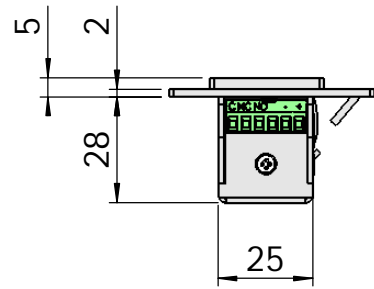

Montering för Connect

This document shall not be copied without owners written allowance and its content shall not be exposed for third part nor be used for unauthorized purpose.

Owner
Stendals EI AB

Title/Description
**STEP 92 med plan stolpe plös 21mm
Montering för Connect**

Drawing no. **ST9511**

Scale
1:2

Montering för Modul

This document shall not be copied without owners written allowance and its content shall not be exposed for third part nor be used for unauthorized purpose.

Owner Stendals EI AB	Title/Description STEP 92 med plan stolpe plös 21mm Montering för Modul
Drawing no. ST9511	Scale 1:2