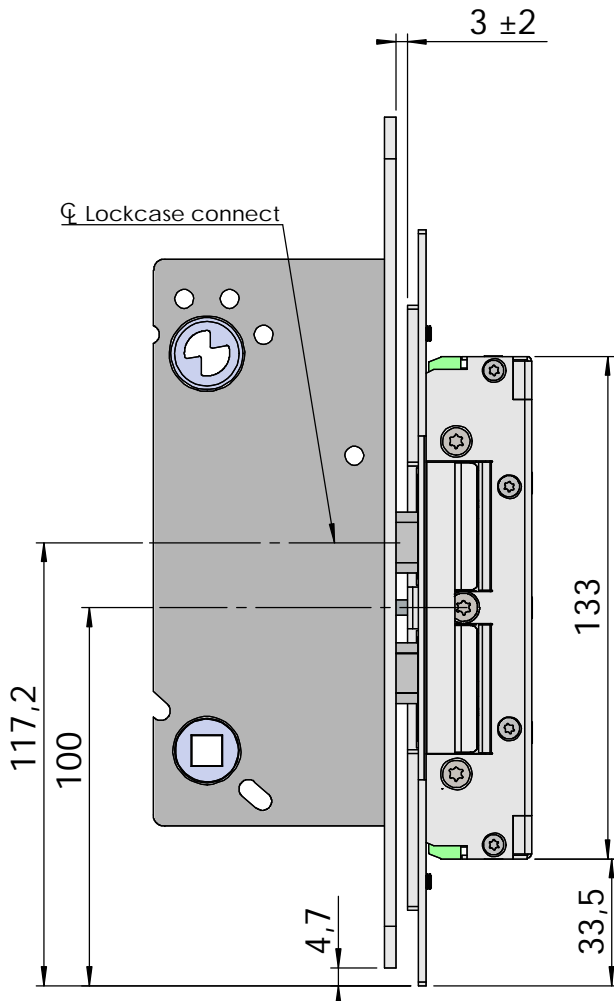

Montering för Connect

This document shall not be copied without owners written allowance and its content shall not be exposed for third part nor be used for unauthorized purpose.

Owner
Stendals EI AB

Title/Description
**STEP 92 med plan stolpe plös 21mm
Montering för Connect**

Drawing no. **ST9511**

Scale
1:2

Montering för Modul

This document shall not be copied without owners written allowance and its content shall not be exposed for third part nor be used for unauthorized purpose.

Owner Stendals EI AB	Title/Description STEP 92 med plan stolpe plös 21mm Montering för Modul
Drawing no. ST9511	Scale 1:2