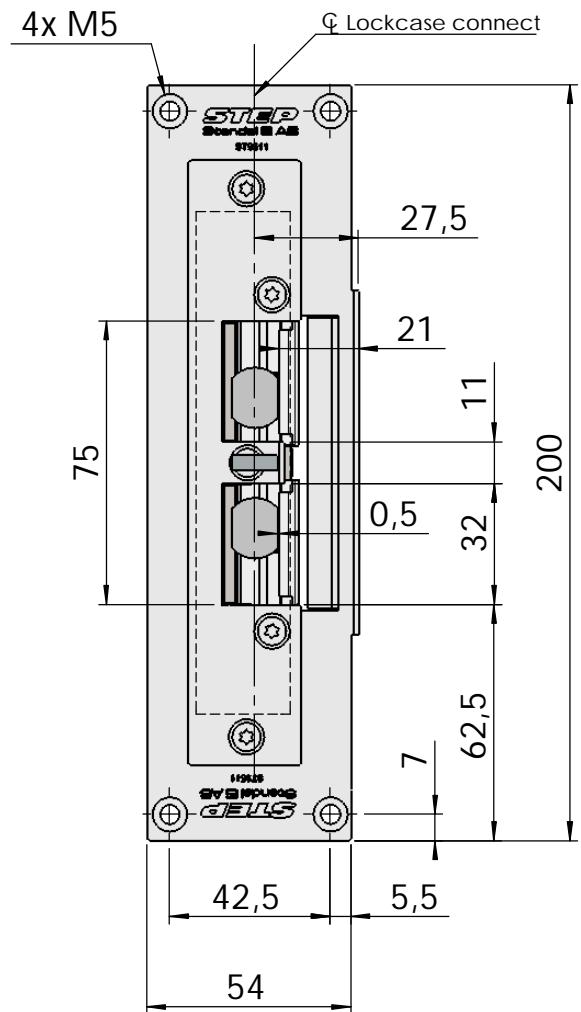

Montering för Connect

This document shall not be copied without owners written allowance and its content shall not be exposed for third part nor be used for unauthorized purpose.

Owner
Stendals EI AB

Title/Description
**STEP 92 med plan stolpe plös 21mm
Montering för Connect**

Drawing no. **ST9511**

Scale
1:2

Montering för Modul

This document shall not be copied without owners written allowance and its content shall not be exposed for third part nor be used for unauthorized purpose.

Owner Stendals EI AB	Title/Description STEP 92 med plan stolpe plös 21mm Montering för Modul
Drawing no. ST9511	Scale 1:2