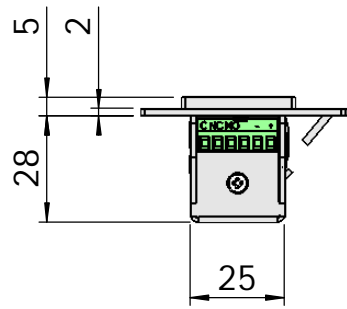

Montering för Connect

This document shall not be copied without owners written allowance and its content shall not be exposed for third part nor be used for unauthorized purpose.

Owner
Stendals EI AB

Title/Description
**STEP 92 med plan stolpe plös 21mm
Montering för Connect**

Drawing no. **ST9511**

Scale
1:2

Montering för Modul

This document shall not be copied without owners written allowance and its content shall not be exposed for third part nor be used for unauthorized purpose.

Owner Stendals EI AB	Title/Description STEP 92 med plan stolpe plös 21mm Montering för Modul
Drawing no. ST9511	Scale 1:2