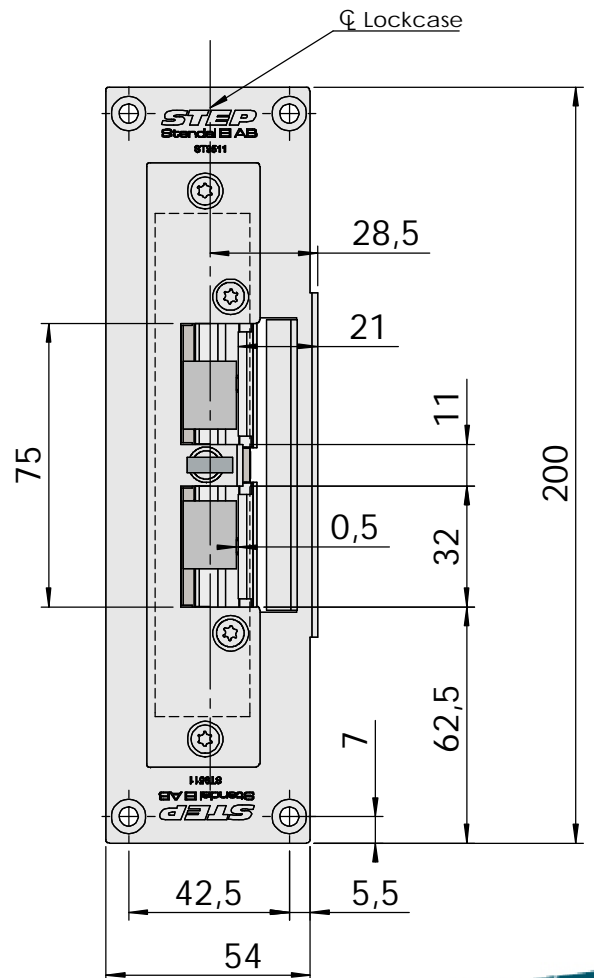

Montering för Connect

This document shall not be copied without owners written allowance and its content shall not be exposed for third part nor be used for unauthorized purpose.

Owner
Stendals EI AB

Title/Description
**STEP 92 med plan stolpe plös 21mm
Montering för Connect**

Drawing no. **ST9511**

Scale
1:2

Montering för Modul

This document shall not be copied without owners written allowance and its content shall not be exposed for third part nor be used for unauthorized purpose.

Owner Stendals EI AB	Title/Description STEP 92 med plan stolpe plös 21mm Montering för Modul
Drawing no. ST9511	Scale 1:2