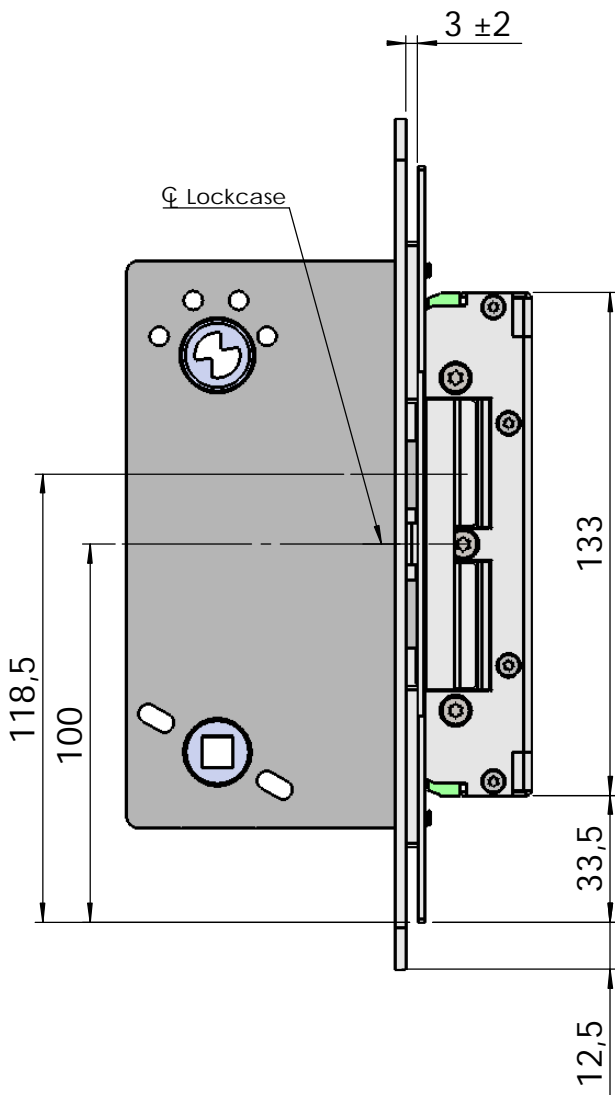

Montering för Connect

This document shall not be copied without owners written allowance and its content shall not be exposed for third part nor be used for unauthorized purpose.

Owner
Stendals EI AB

Title/Description
**STEP 92 med plan stolpe plös 21mm
Montering för Connect**

Drawing no. **ST9511**

Scale
1:2

Montering för Modul

This document shall not be copied without owners written allowance and its content shall not be exposed for third part nor be used for unauthorized purpose.

Owner Stendals EI AB	Title/Description STEP 92 med plan stolpe plös 21mm Montering för Modul
Drawing no. ST9511	Scale 1:2