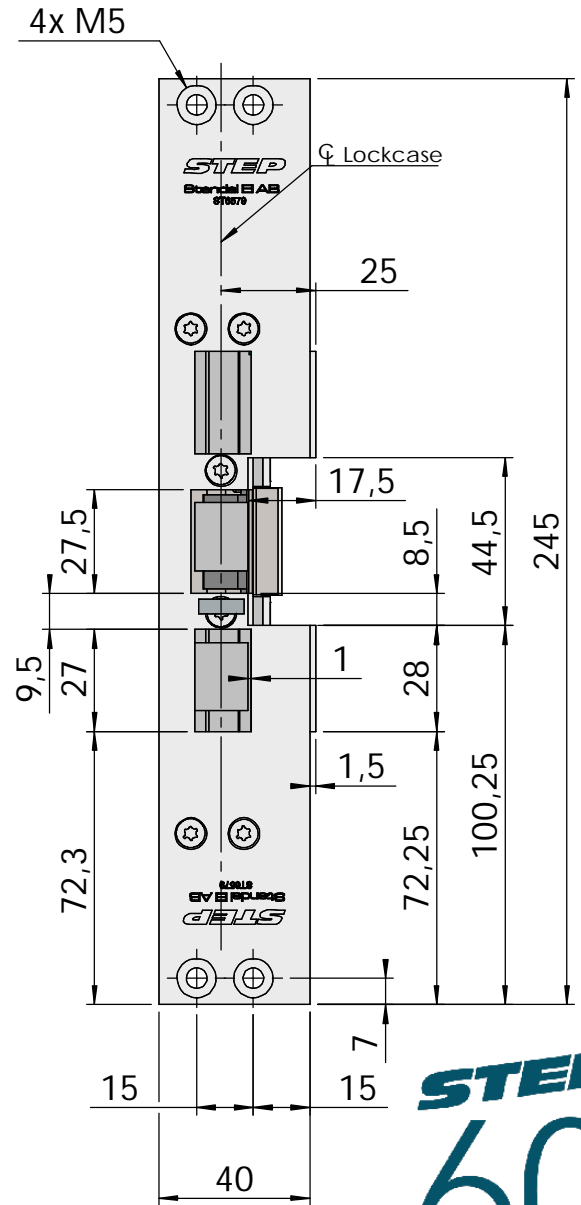

Montering för Connect

This document shall not be copied without owners written allowance and its content shall not be exposed for third part nor be used for unauthorized purpose.

Owner
Stendals EI AB

Title/Description
**STEP 60 med plan stolpe plös 17,5mm
Montering för Connect**

Drawing no. **ST6579**

Scale
1:2

Montering för Modul

This document shall not be copied without owners written allowance and its content shall not be exposed for third part nor be used for unauthorized purpose.

Owner
Stendals EI AB

Title/Description
 STEP 60 med plan stolpe plös 17,5mm
 Montering för Modul

Drawing no.
ST6579

Scale
1:2