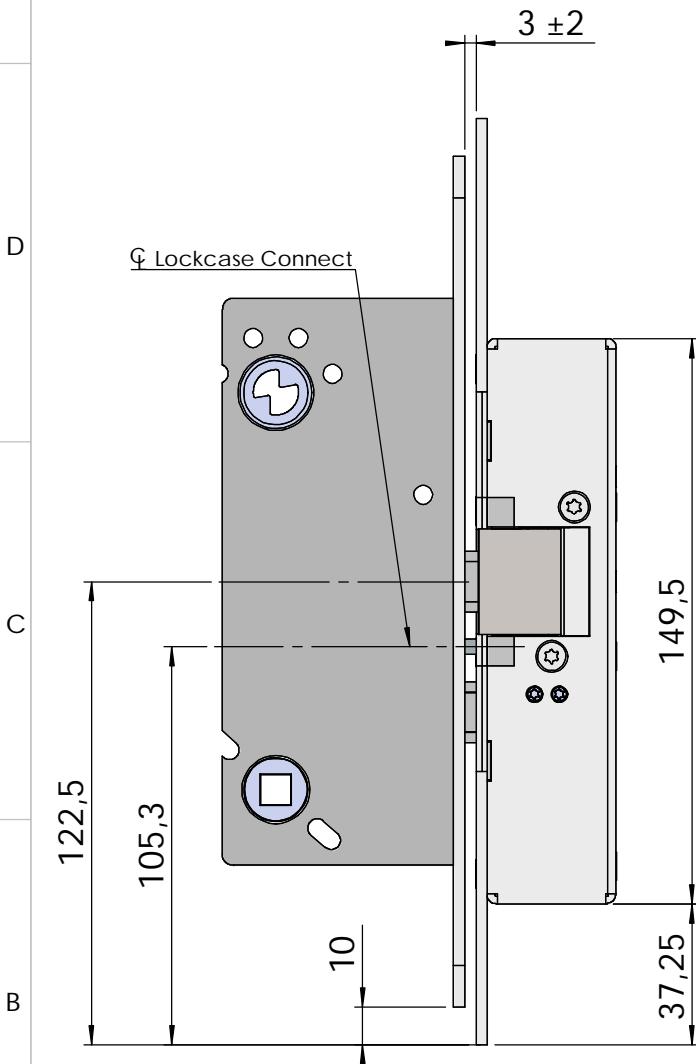

Montering för Connect

This document shall not be copied without owners written allowance and its content shall not be exposed for third part nor be used for unauthorized purpose.

Owner
Stendals EI AB

Title/Description
**STEP 60 med plan stolpe plös 17,5mm
Montering för Connect**

Drawing no. **ST6579**

Scale
1:2

Montering för Modul

This document shall not be copied without owners written allowance and its content shall not be exposed for third part nor be used for unauthorized purpose.

Owner
Stendals EI AB

Title/Description
 STEP 60 med plan stolpe plös 17,5mm
 Montering för Modul

Drawing no.
ST6579

Scale
1:2