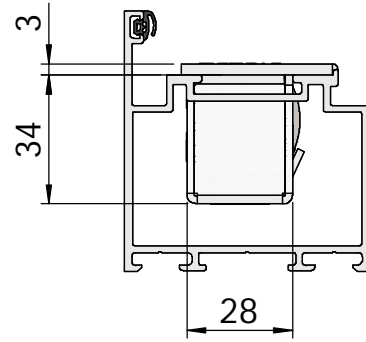

Montering för Connect

This document shall not be copied without owners written allowance and its content shall not be exposed for third part nor be used for unauthorized purpose.

Owner
Stendals EI AB

Title/Description
**STEP 60 med plan stolpe plös 17,5mm
Montering för Connect**

Drawing no. **ST6579**

Scale
1:2

Montering för Modul

This document shall not be copied without owners written allowance and its content shall not be exposed for third part nor be used for unauthorized purpose.

Owner
Stendals EI AB

Title/Description
 STEP 60 med plan stolpe plös 17,5mm
 Montering för Modul

Drawing no.
ST6579

Scale
1:2