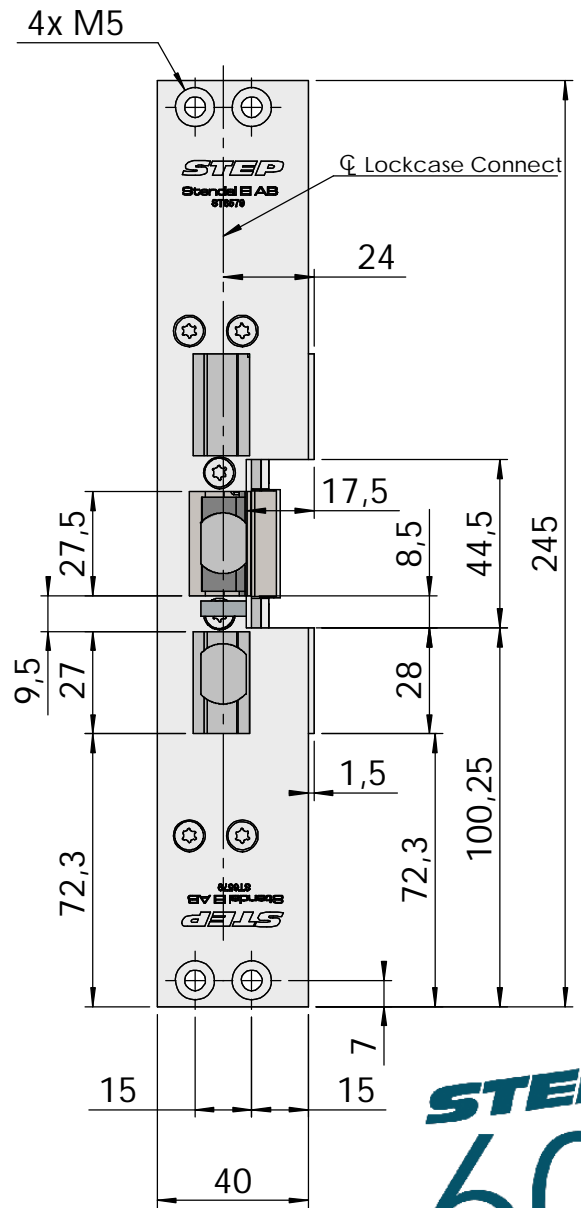

Montering för Connect

This document shall not be copied without owners written allowance and its content shall not be exposed for third part nor be used for unauthorized purpose.

Owner
Stendals EI AB

Title/Description
**STEP 60 med plan stolpe plös 17,5mm
Montering för Connect**

Drawing no. **ST6579**

Scale
1:2

Montering för Modul

This document shall not be copied without owners written allowance and its content shall not be exposed for third part nor be used for unauthorized purpose.

Owner
Stendals EI AB

Title/Description
 STEP 60 med plan stolpe plös 17,5mm
 Montering för Modul

Drawing no.
ST6579

Scale
1:2