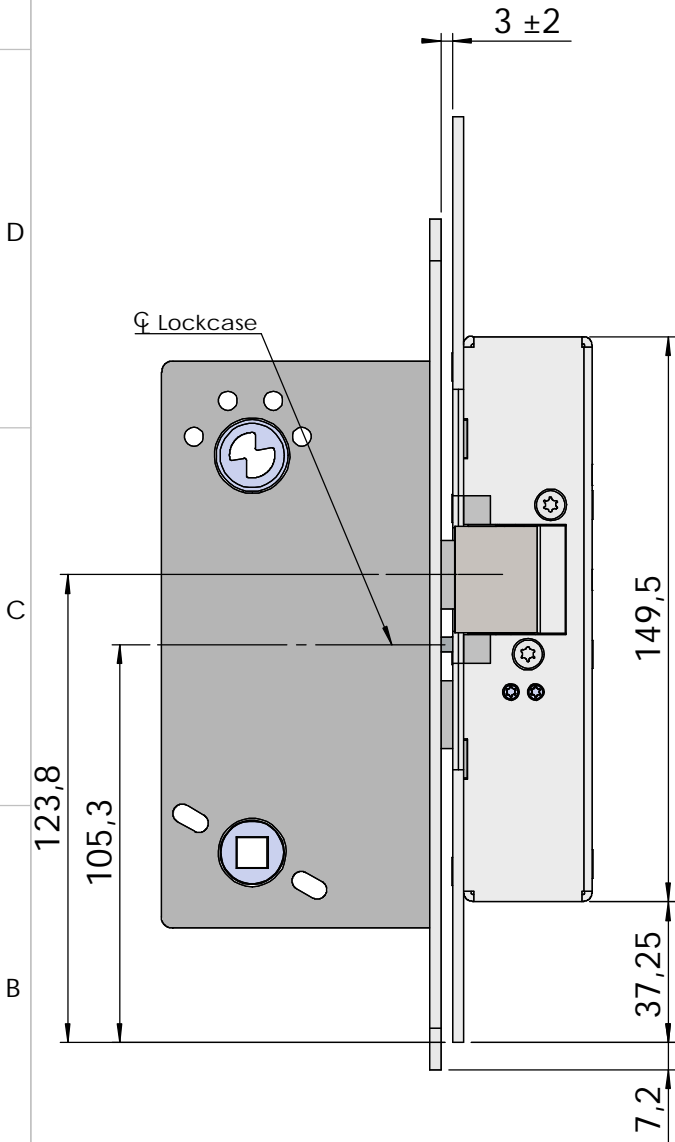

Montering för Connect

This document shall not be copied without owners written allowance and its content shall not be exposed for third part nor be used for unauthorized purpose.

Owner
Stendals EI AB

Title/Description
**STEP 60 med plan stolpe plös 17,5mm
Montering för Connect**

Drawing no. **ST6579**

Scale
1:2

Montering för Modul

This document shall not be copied without owners written allowance and its content shall not be exposed for third part nor be used for unauthorized purpose.

Owner
Stendals EI AB

Title/Description
 STEP 60 med plan stolpe plös 17,5mm
 Montering för Modul

Drawing no.
ST6579

Scale
1:2