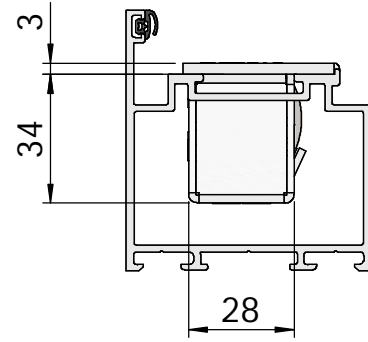

Montering för Connect

This document shall not be copied without owners written allowance and its content shall not be exposed for third part nor be used for unauthorized purpose.

Owner
Stendals EI AB

Title/Description
**STEP 60 med plan stolpe plös 17,5mm
Montering för Connect**

Drawing no. **ST6579**

Scale
1:2

Montering för Modul

This document shall not be copied without owners written allowance and its content shall not be exposed for third part nor be used for unauthorized purpose.

Owner
Stendals EI AB

Title/Description
 STEP 60 med plan stolpe plös 17,5mm
 Montering för Modul

Drawing no.
ST6579

Scale
1:2