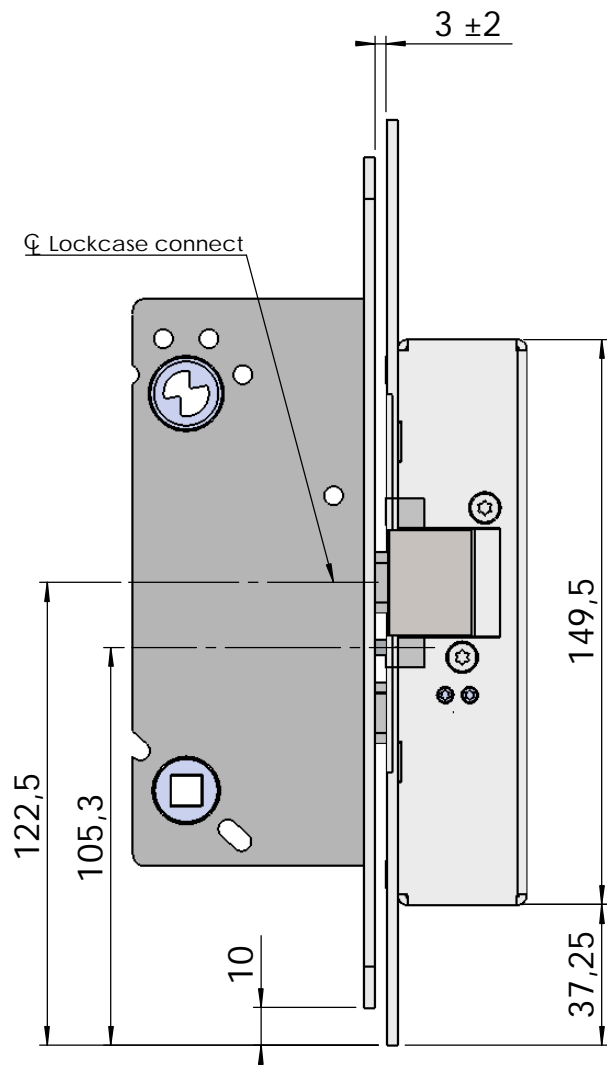

This document shall not be copied without owners written allowance and its content shall not be exposed for third part nor be used for unauthorized purpose.

Owner

Stendals EI AB

Title/Description

STEP 60 med plan stolpe plös 17mm
Montering för Connect

Drawing no.

ST6558

Scale

1:2