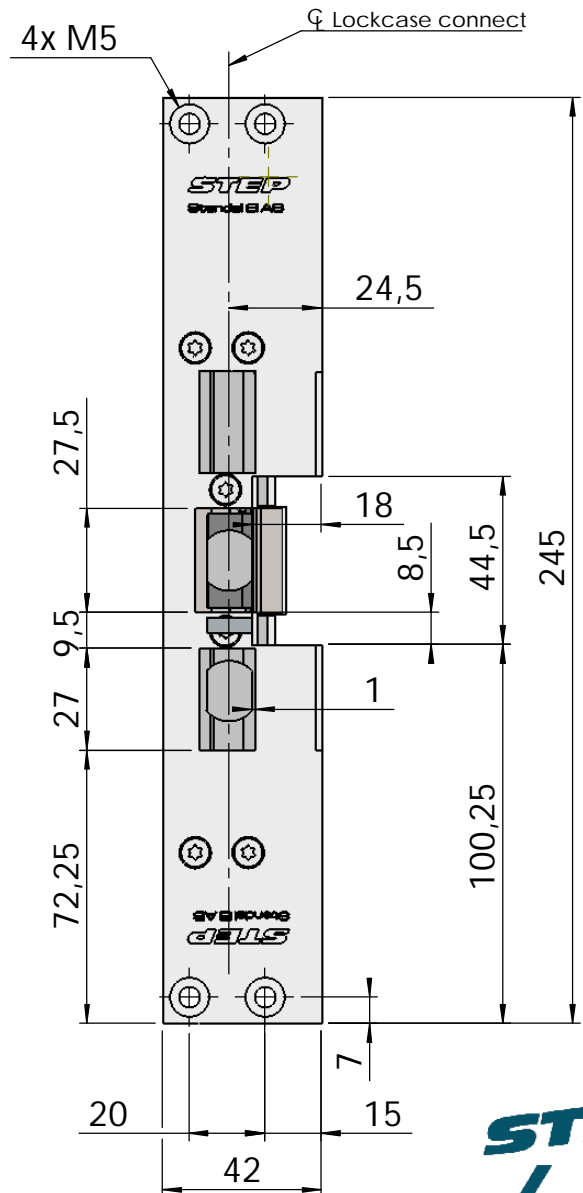

This document shall not be copied without owners written allowance and its content shall not be exposed for third part nor be used for unauthorized purpose.

Owner

Stendals EI AB

Title/Description

STEP 60 med plan stolpe plös 17mm
Montering för Connect

Drawing no.

ST6558

Scale

1:2