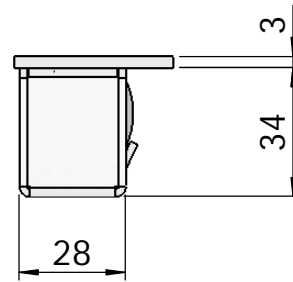

This document shall not be copied without owners written allowance and its content shall not be exposed for third part nor be used for unauthorized purpose.

Owner

Stendals EI AB

Title/Description

STEP 60 med plan stolpe plös 17mm
Montering för Connect

Drawing no.

ST6558

Scale

1:2