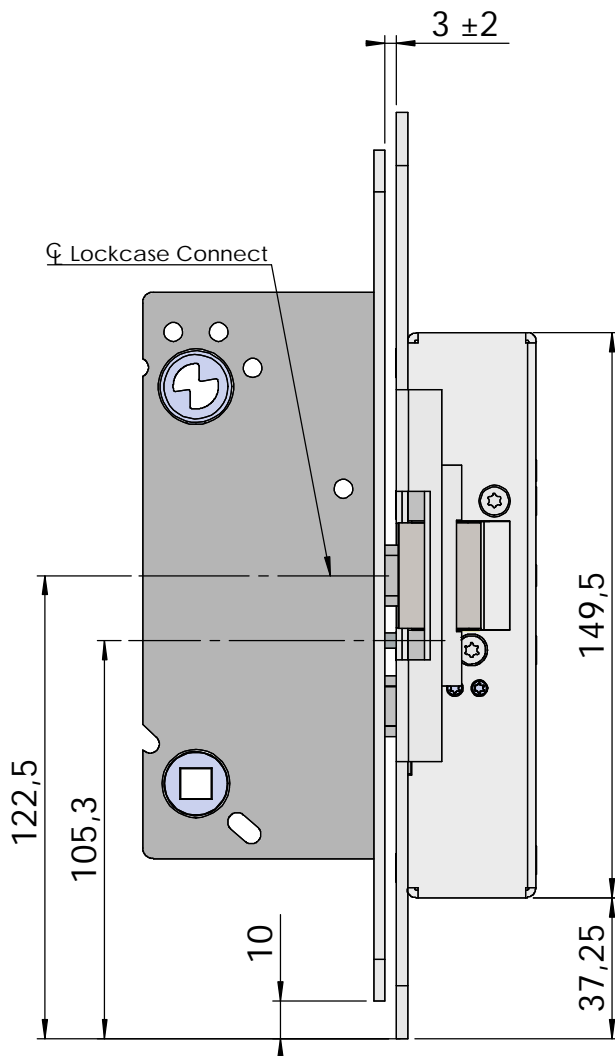

Montering för Connect

This document shall not be copied without owners written allowance and its content shall not be exposed for third part nor be used for unauthorized purpose.

Owner Stendals EI AB	Title/Description STEP 60 med plan stolpe plös 25mm Montering för Connect
Drawing no. ST6503	Scale 1:2

Montering för Modul

Owner Stendals EI AB	Title/Description STEP 60 med plan stolpe plös 25mm Montering för Modul Drawing no. ST6503 Scale 1:2
--------------------------------	--

This document shall not be copied without owners written allowance and its content shall not be exposed for third part nor be used for unauthorized purpose.