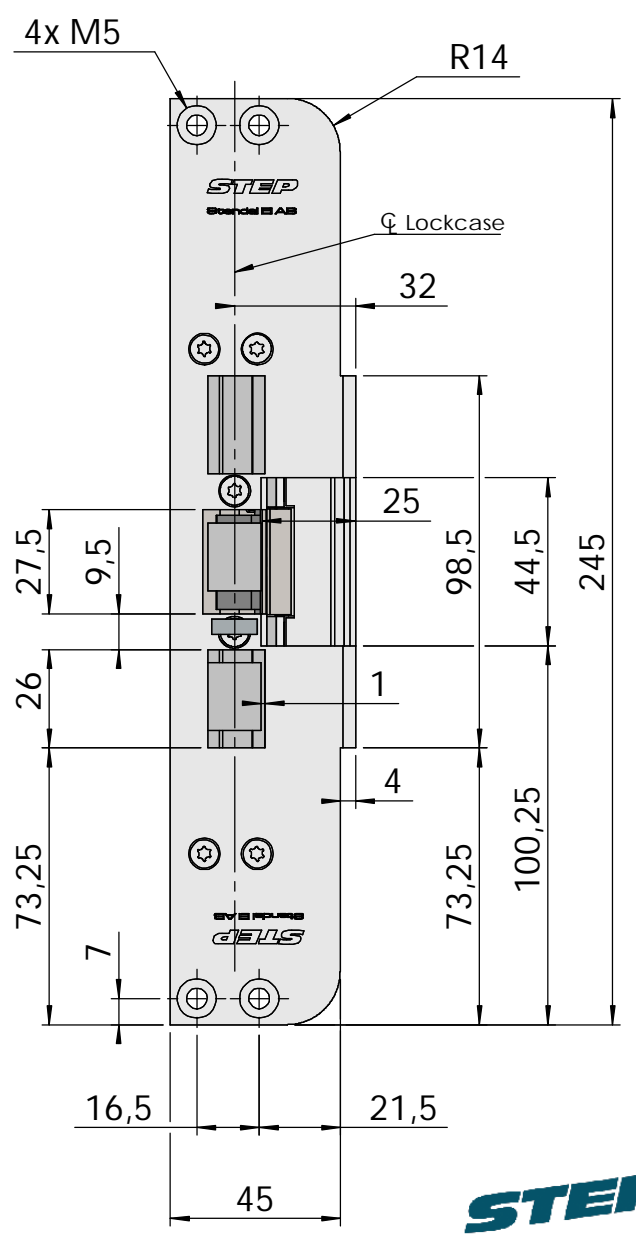

Montering för Connect

This document shall not be copied without owners written allowance and its content shall not be exposed for third part nor be used for unauthorized purpose.

Owner Stendals EI AB	Title/Description STEP 60 med plan stolpe plös 25mm Montering för Connect
Drawing no. ST6503	Scale 1:2

Montering för Modul

Owner Stendals EI AB	Title/Description STEP 60 med plan stolpe plös 25mm Montering för Modul Drawing no. ST6503 Scale 1:2
--------------------------------	--

This document shall not be copied without owners written allowance and its content shall not be exposed for third part nor be used for unauthorized purpose.