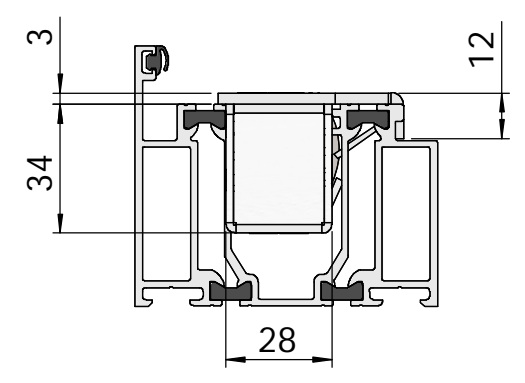

Montering för Connect

This document shall not be copied without owners written allowance and its content shall not be exposed for third part nor be used for unauthorized purpose.

Owner Stendals EI AB	Title/Description STEP 60 med plan stolpe plös 25mm Montering för Connect
Drawing no. ST6503	Scale 1:2

Montering för Modul

Owner Stendals EI AB	Title/Description STEP 60 med plan stolpe plös 25mm Montering för Modul Drawing no. ST6503 Scale 1:2
--------------------------------	--

This document shall not be copied without owners written allowance and its content shall not be exposed for third part nor be used for unauthorized purpose.