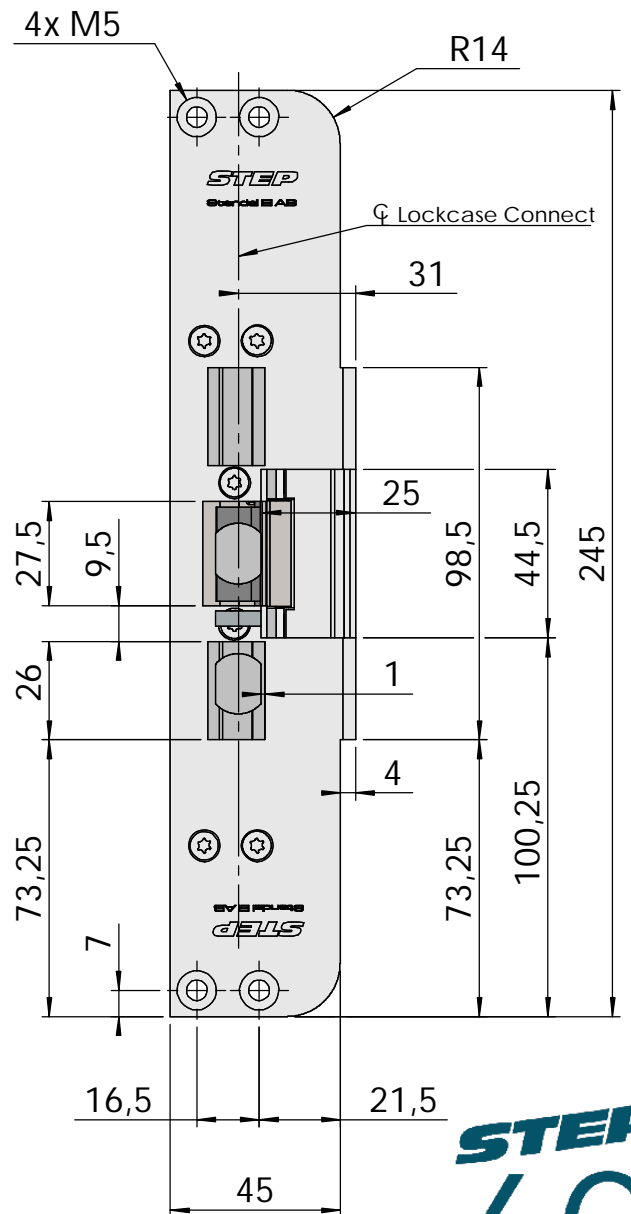

Montering för Connect

This document shall not be copied without owners written allowance and its content shall not be exposed for third part nor be used for unauthorized purpose.

Owner Stendals EI AB	Title/Description STEP 60 med plan stolpe plös 25mm Montering för Connect
Drawing no. ST6503	Scale 1:2

Montering för Modul

Owner Stendals EI AB	Title/Description STEP 60 med plan stolpe plös 25mm Montering för Modul Drawing no. ST6503 Scale 1:2
--------------------------------	--

This document shall not be copied without owners written allowance and its content shall not be exposed for third part nor be used for unauthorized purpose.