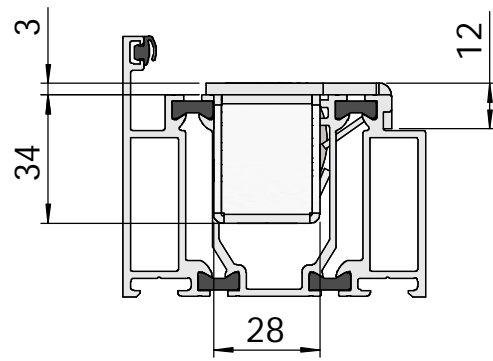

Montering för Connect

This document shall not be copied without owners written allowance and its content shall not be exposed for third part nor be used for unauthorized purpose.

Owner Stendals EI AB	Title/Description STEP 60 med plan stolpe plös 25mm Montering för Connect
Drawing no. ST6503	Scale 1:2

Montering för Modul

Owner Stendals EI AB	Title/Description STEP 60 med plan stolpe plös 25mm Montering för Modul Drawing no. ST6503 Scale 1:2
--------------------------------	--

This document shall not be copied without owners written allowance and its content shall not be exposed for third part nor be used for unauthorized purpose.