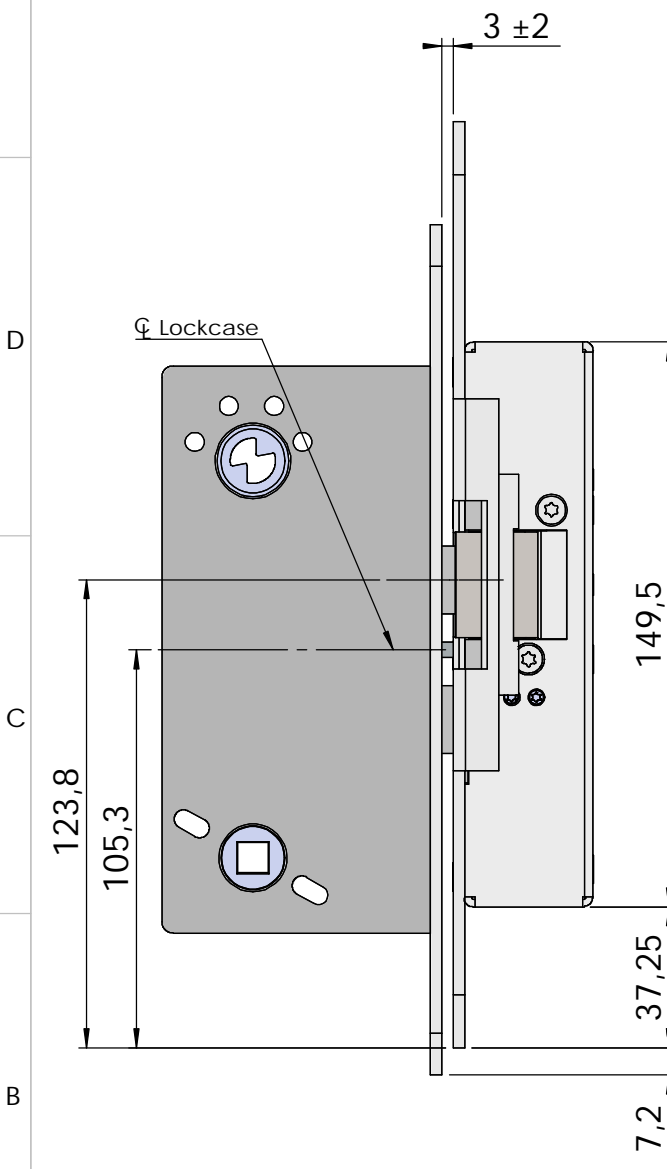

Montering för Connect

This document shall not be copied without owners written allowance and its content shall not be exposed for third part nor be used for unauthorized purpose.

Owner Stendals EI AB	Title/Description STEP 60 med plan stolpe plös 25mm Montering för Connect
Drawing no. ST6503	Scale 1:2

Montering för Modul

Owner Stendals EI AB	Title/Description STEP 60 med plan stolpe plös 25mm Montering för Modul Drawing no. ST6503 Scale 1:2
--------------------------------	--

This document shall not be copied without owners written allowance and its content shall not be exposed for third part nor be used for unauthorized purpose.