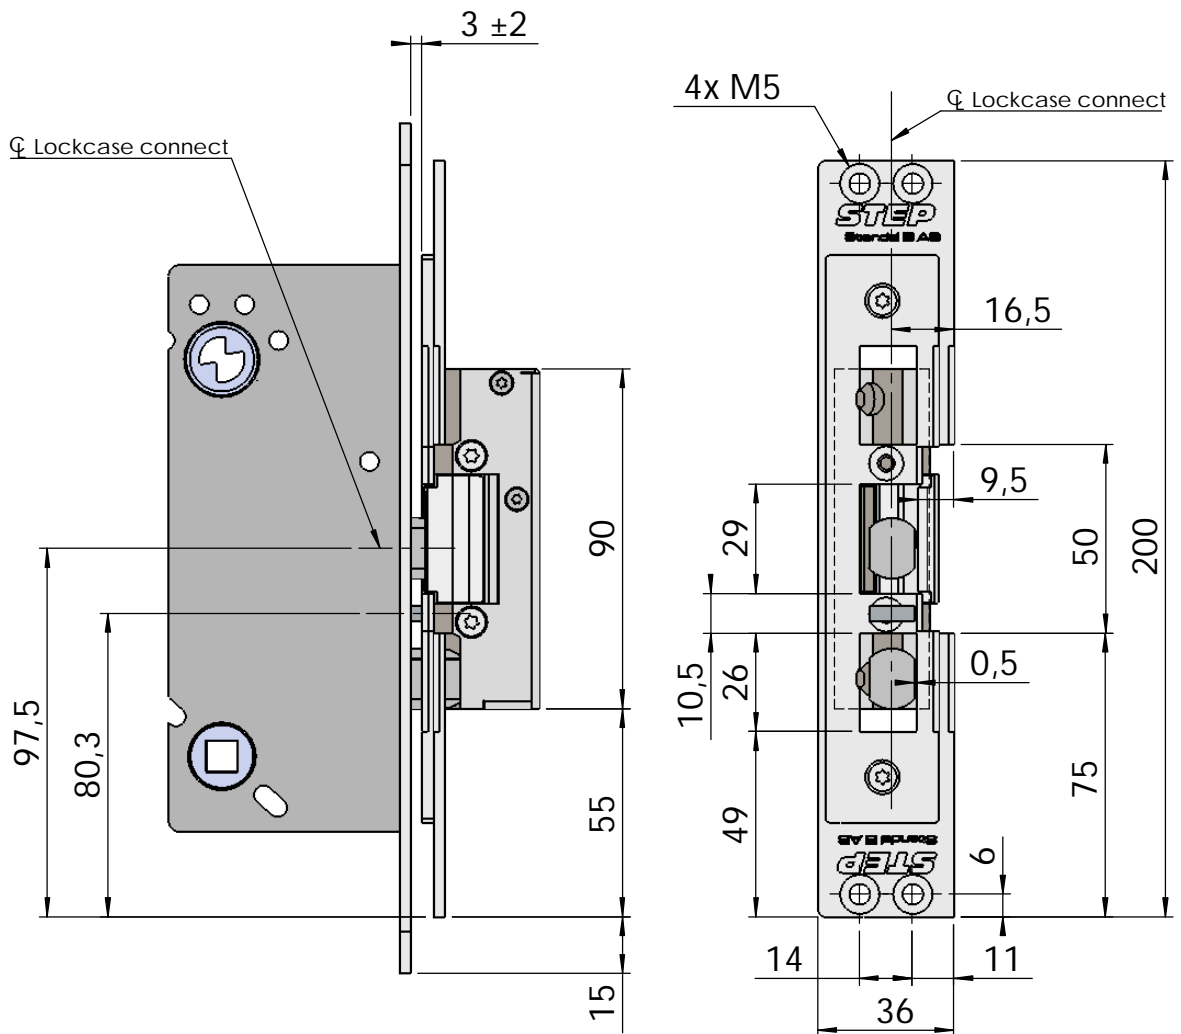

Montering för Connect

This document shall not be copied without owners written allowance and its content shall not be exposed for third part nor be used for unauthorized purpose.

Owner

Stendals EI AB

Title/Description

STEP 40 med plan stolpe plös 9,5mm
Montering för Connect

Drawing no.

ST4040

Scale

1:2

STEP
40
PRELOAD