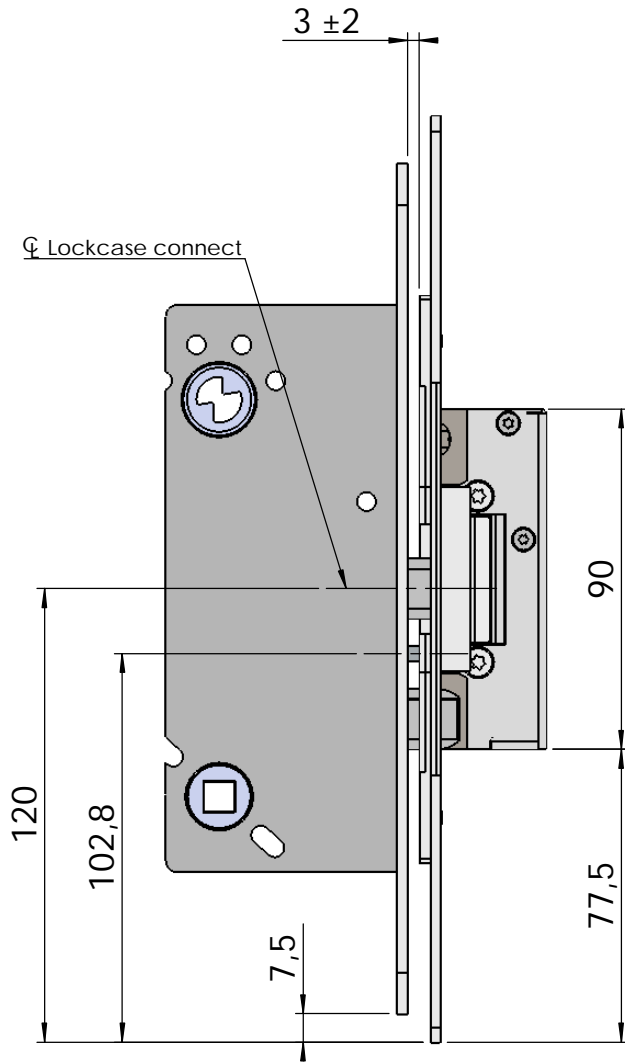

Montering för Connect

This document shall not be copied without owners written allowance and its content shall not be exposed for third part nor be used for unauthorized purpose.

Owner
Stendals EI AB

Title/Description
**STEP 40 med plan stolpe plös 17,5mm
Montering för Connect**

Drawing no. **ST4033**

Scale
1:2