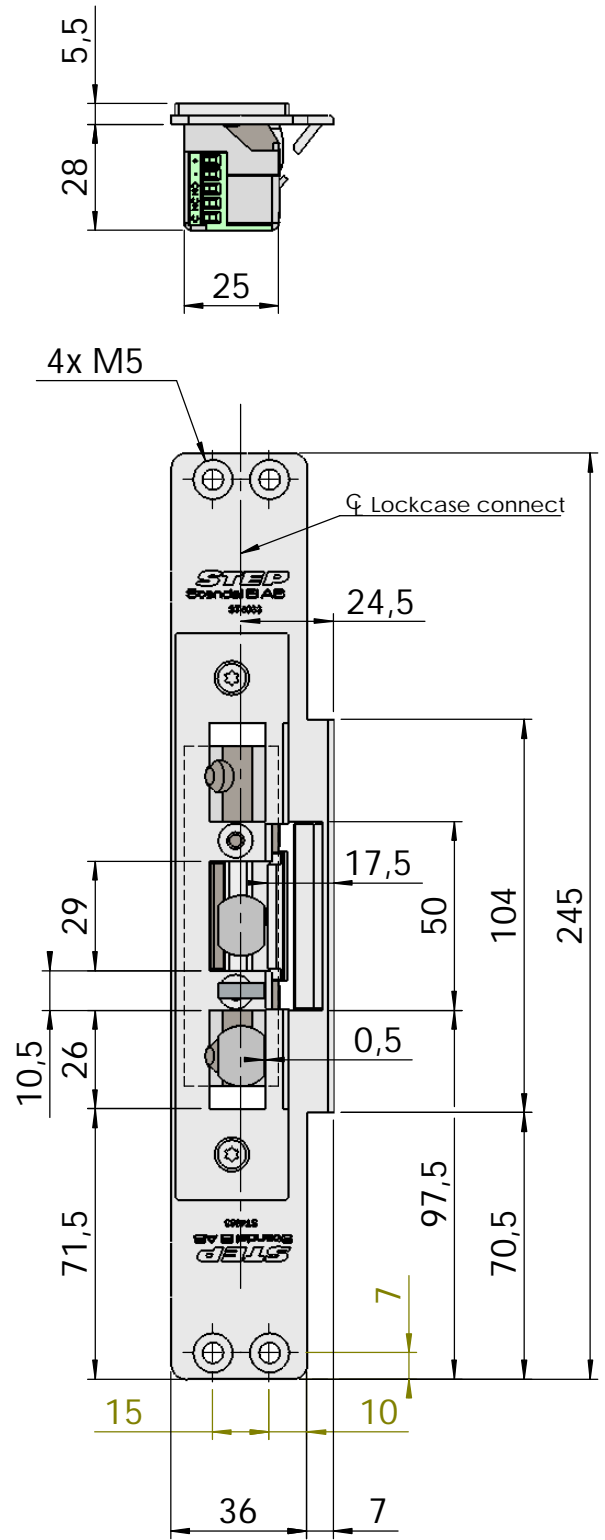

Montering för Connect

This document shall not be copied without owners written allowance and its content shall not be exposed for third part nor be used for unauthorized purpose.

Owner
Stendals EI AB

Title/Description
**STEP 40 med plan stolpe plös 17,5mm
Montering för Connect**

Drawing no. **ST4033**

Scale
1:2