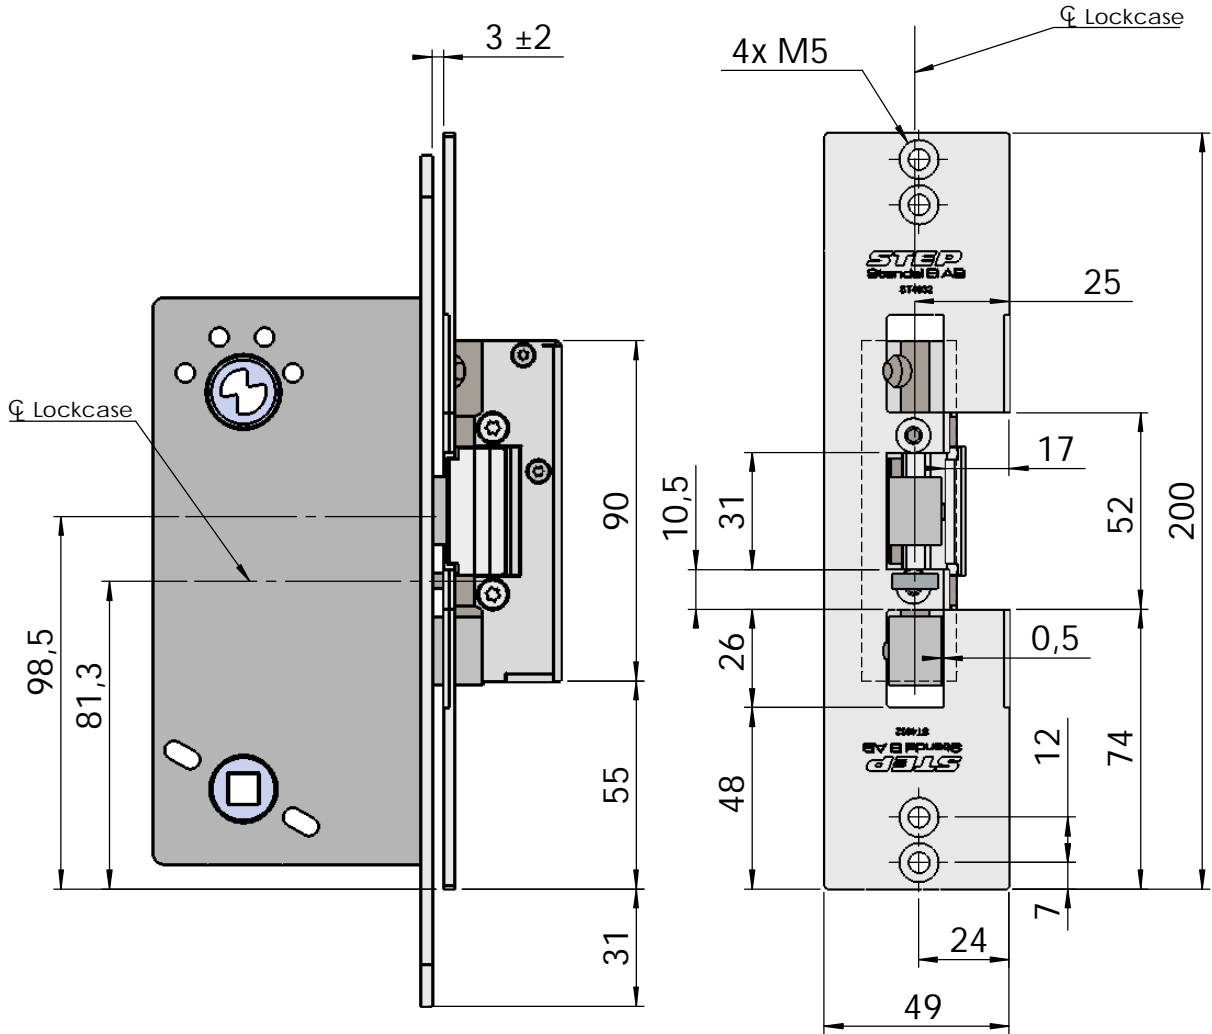

Montering för Connect

This document shall not be copied without owners written allowance and its content shall not be exposed for third part nor be used for unauthorized purpose.

A Owner
Stendals EI AB

Title/Description
STEP 40 med plan stolpe plös 17,5mm
Montering för Connect

Drawing no. **ST4032**

Scale
1:2

Montering för Modul

This document shall not be copied without owners written allowance and its content shall not be exposed for third part nor be used for unauthorized purpose.

Owner Stendals EI AB	Title/Description STEP 40 med plan stolpe plös 17,5mm Montering för Modul
	Drawing no. ST4032 Scale 1:2