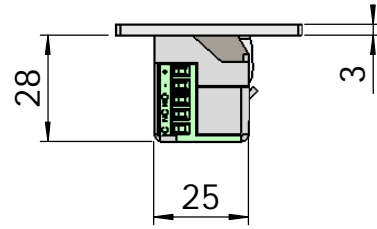

Montering för Connect

This document shall not be copied without owners written allowance and its content shall not be exposed for third part nor be used for unauthorized purpose.

A Owner
Stendals EI AB

Title/Description
STEP 40 med plan stolpe plös 17,5mm
Montering för Connect

Drawing no. **ST4032**

Scale
1:2

Montering för Modul

This document shall not be copied without owners written allowance and its content shall not be exposed for third part nor be used for unauthorized purpose.

Owner Stendals EI AB	Title/Description STEP 40 med plan stolpe plös 17,5mm Montering för Modul
	Drawing no. ST4032 Scale 1:2