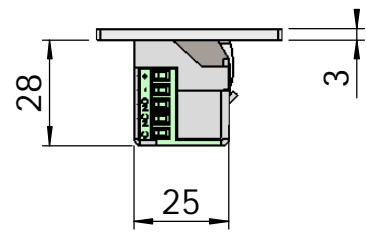

Montering för Connect

This document shall not be copied without owners written allowance and its content shall not be exposed for third part nor be used for unauthorized purpose.

A Owner
Stendals EI AB

Title/Description
STEP 40 med plan stolpe plös 17,5mm
Montering för Connect

Drawing no. **ST4032**

Scale
1:2

Montering för Modul

This document shall not be copied without owners written allowance and its content shall not be exposed for third part nor be used for unauthorized purpose.

Owner Stendals EI AB	Title/Description STEP 40 med plan stolpe plös 17,5mm Montering för Modul
	Drawing no. ST4032 Scale 1:2