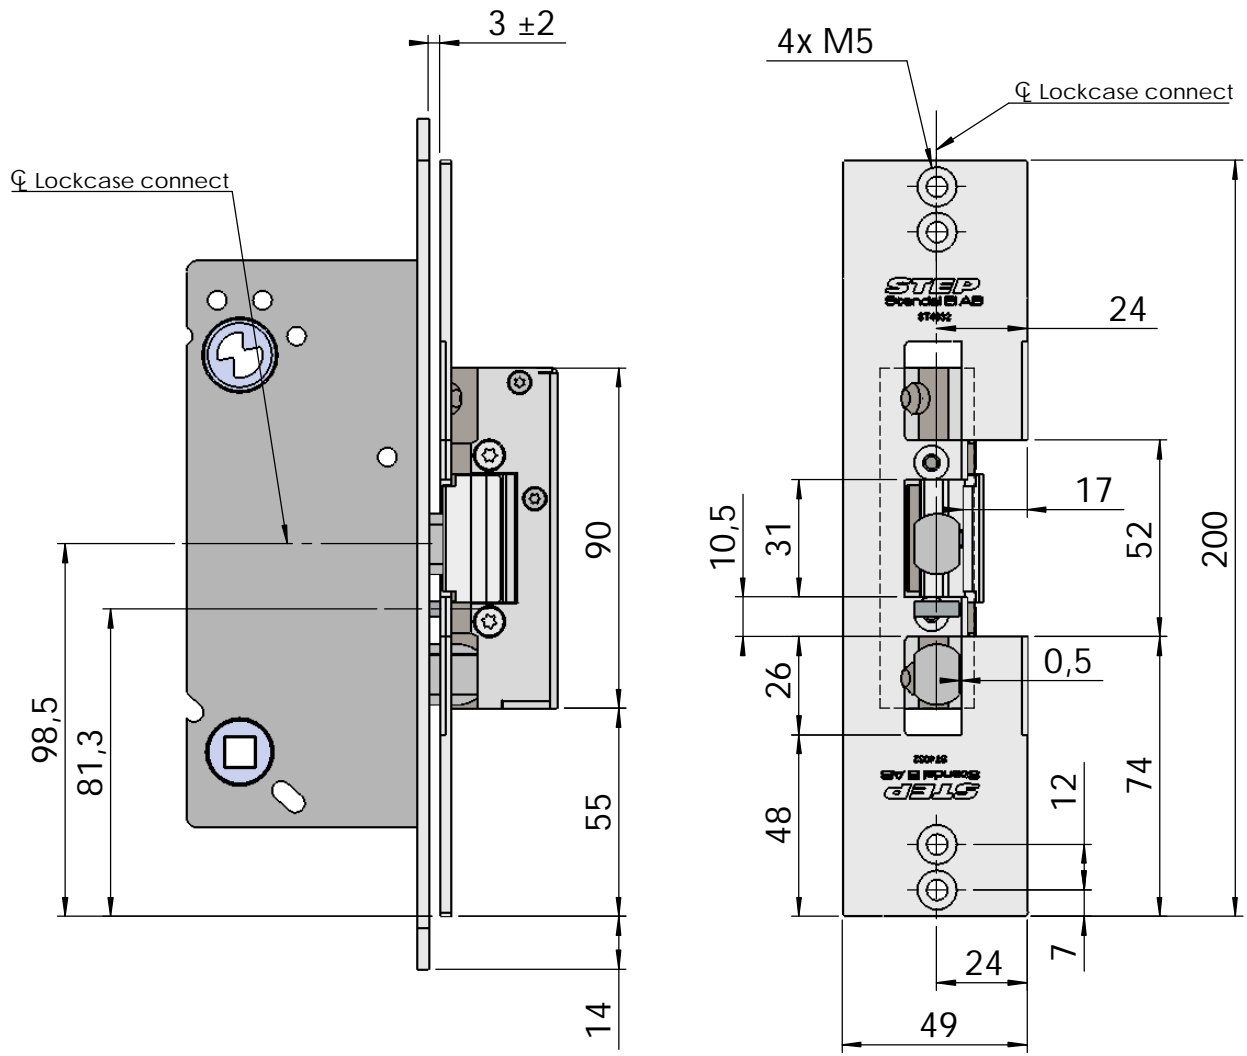

Montering för Connect

This document shall not be copied without owners written allowance and its content shall not be exposed for third part nor be used for unauthorized purpose.

A Owner
Stendals EI AB

Title/Description
STEP 40 med plan stolpe plös 17,5mm
Montering för Connect

Drawing no. **ST4032**

Scale
1:2

Montering för Modul

This document shall not be copied without owners written allowance and its content shall not be exposed for third part nor be used for unauthorized purpose.

Owner Stendals EI AB	Title/Description STEP 40 med plan stolpe plös 17,5mm Montering för Modul
	Drawing no. ST4032 Scale 1:2