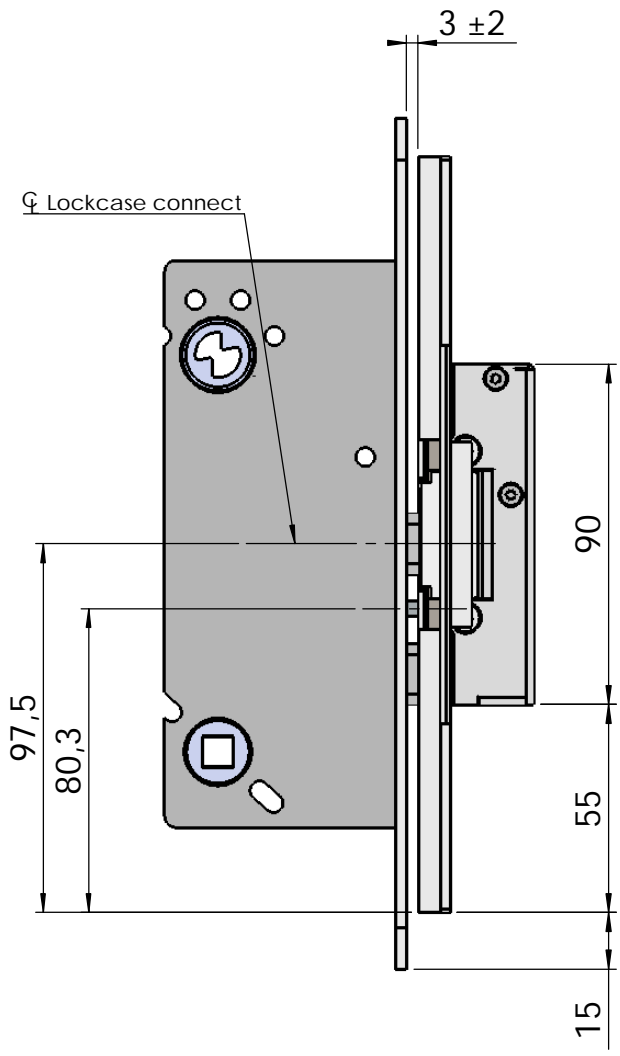

Montering för Connect

This document shall not be copied without owners written allowance and its content shall not be exposed for third part nor be used for unauthorized purpose.

Owner Stendals EI AB	Title/Description STEP 40 med bockad stolpe plös 26,5mm Montering för Connect
Drawing no. ST4026	Scale 1:2

Montering för Modul

This document shall not be copied without owners written allowance and its content shall not be exposed for third part nor be used for unauthorized purpose.

A Owner Stendals EI AB	Title/Description STEP 40 med bockad stolpe plös 26,5mm Montering för Modul
	Drawing no. ST4026 Scale 1:2