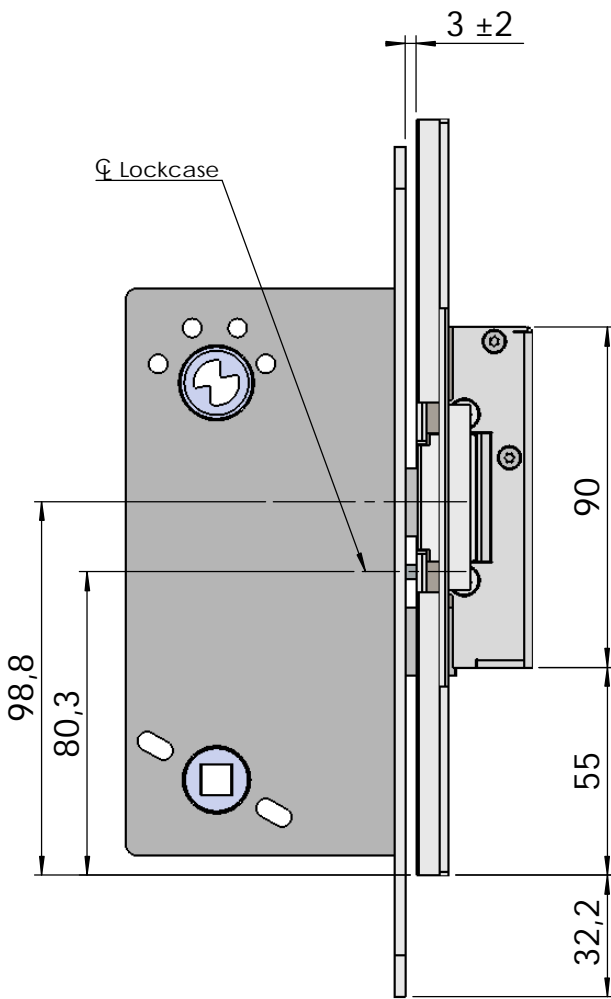

Montering för Connect

This document shall not be copied without owners written allowance and its content shall not be exposed for third part nor be used for unauthorized purpose.

Owner Stendals EI AB	Title/Description STEP 40 med bockad stolpe plös 26,5mm Montering för Connect
Drawing no. ST4026	Scale 1:2

Montering för Modul

This document shall not be copied without owners written allowance and its content shall not be exposed for third part nor be used for unauthorized purpose.

A Owner Stendals EI AB	Title/Description STEP 40 med bockad stolpe plös 26,5mm Montering för Modul
	Drawing no. ST4026 Scale 1:2