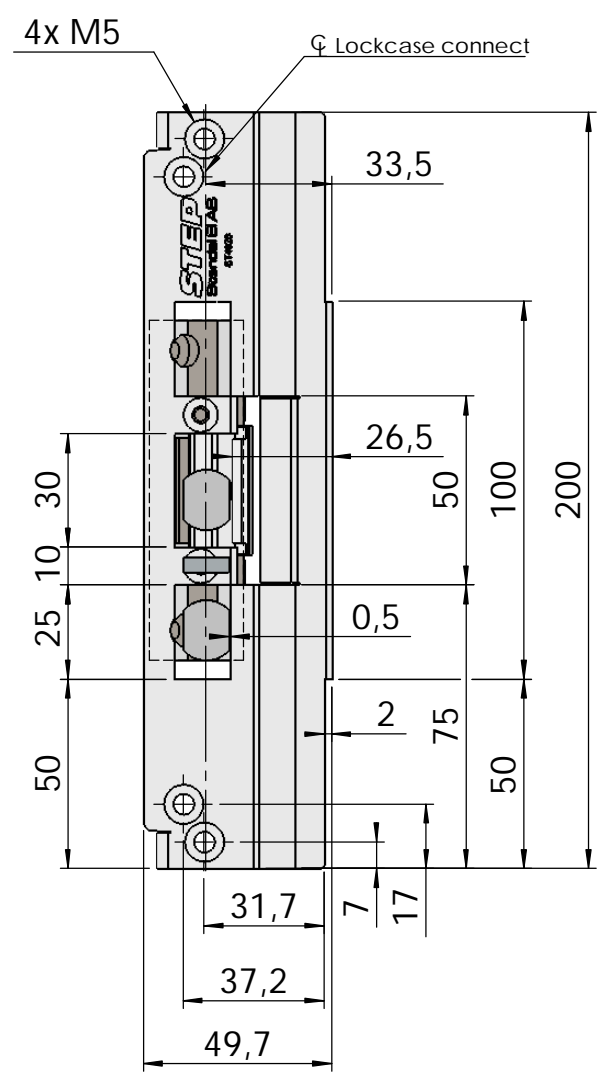

Montering för Connect

This document shall not be copied without owners written allowance and its content shall not be exposed for third part nor be used for unauthorized purpose.

Owner Stendals EI AB	Title/Description STEP 40 med bockad stolpe plös 26,5mm Montering för Connect
Drawing no. ST4026	Scale 1:2

Montering för Modul

This document shall not be copied without owners written allowance and its content shall not be exposed for third part nor be used for unauthorized purpose.

A Owner Stendals EI AB	Title/Description STEP 40 med bockad stolpe plös 26,5mm Montering för Modul
	Drawing no. ST4026 Scale 1:2