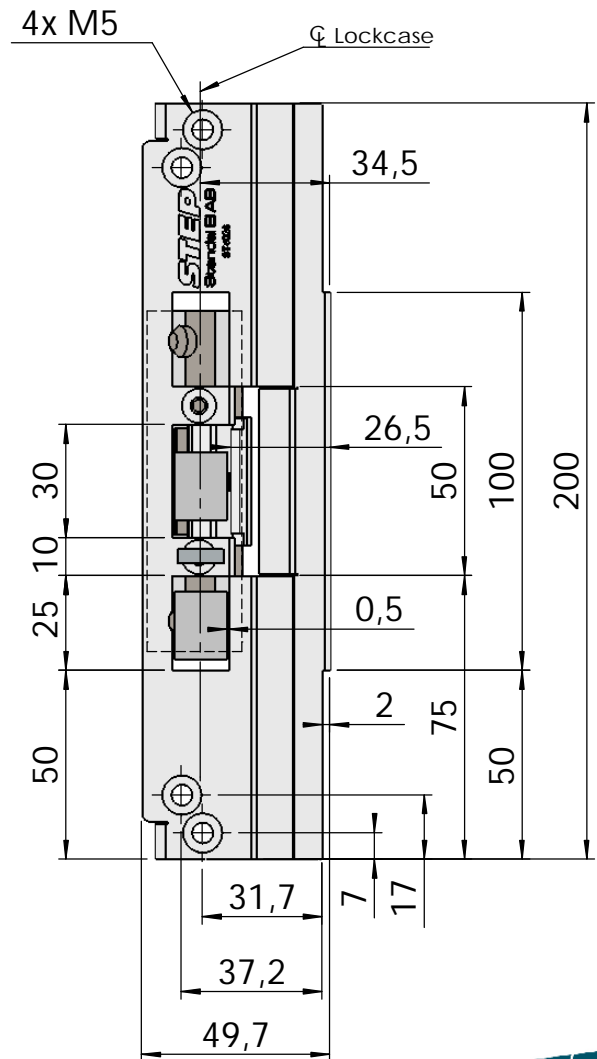

Montering för Connect

This document shall not be copied without owners written allowance and its content shall not be exposed for third part nor be used for unauthorized purpose.

Owner Stendals EI AB	Title/Description STEP 40 med bockad stolpe plös 26,5mm Montering för Connect
Drawing no. ST4026	Scale 1:2

Montering för Modul

This document shall not be copied without owners written allowance and its content shall not be exposed for third part nor be used for unauthorized purpose.

A Owner Stendals EI AB	Title/Description STEP 40 med bockad stolpe plös 26,5mm Montering för Modul
	Drawing no. ST4026 Scale 1:2