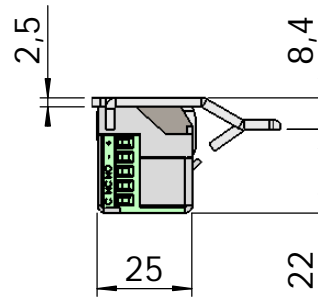

Montering för Connect

This document shall not be copied without owners written allowance and its content shall not be exposed for third part nor be used for unauthorized purpose.

Owner Stendals EI AB	Title/Description STEP 40 med bockad stolpe plös 26,5mm Montering för Connect
Drawing no. ST4026	Scale 1:2

Montering för Modul

This document shall not be copied without owners written allowance and its content shall not be exposed for third part nor be used for unauthorized purpose.

A Owner Stendals EI AB	Title/Description STEP 40 med bockad stolpe plös 26,5mm Montering för Modul
	Drawing no. ST4026 Scale 1:2