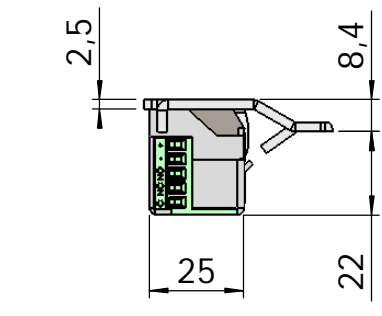

Montering för Connect

This document shall not be copied without owners written allowance and its content shall not be exposed for third part nor be used for unauthorized purpose.

Owner Stendals EI AB	Title/Description STEP 40 med bockad stolpe plös 26,5mm Montering för Connect
Drawing no. ST4026	Scale 1:2

Montering för Modul

This document shall not be copied without owners written allowance and its content shall not be exposed for third part nor be used for unauthorized purpose.

A Owner Stendals EI AB	Title/Description STEP 40 med bockad stolpe plös 26,5mm Montering för Modul
	Drawing no. ST4026 Scale 1:2