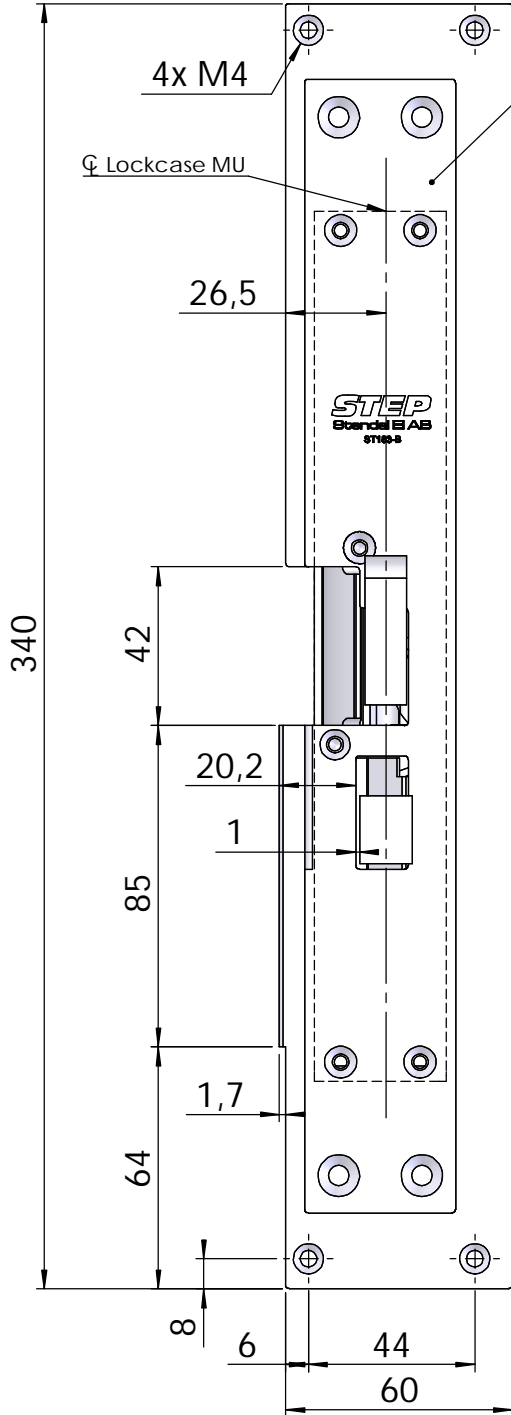

STEP 18

This document shall not be copied without owners written allowance and its content shall not be exposed for third part nor be used for unauthorized purpose.

A Owner

Stendals EI AB

Title/Description
Step 18 med plan stolpe för SAPA 2074 plös 21mm
Montering för Møller Undall

Drawing no. **ST187-B**

Scale
1:2