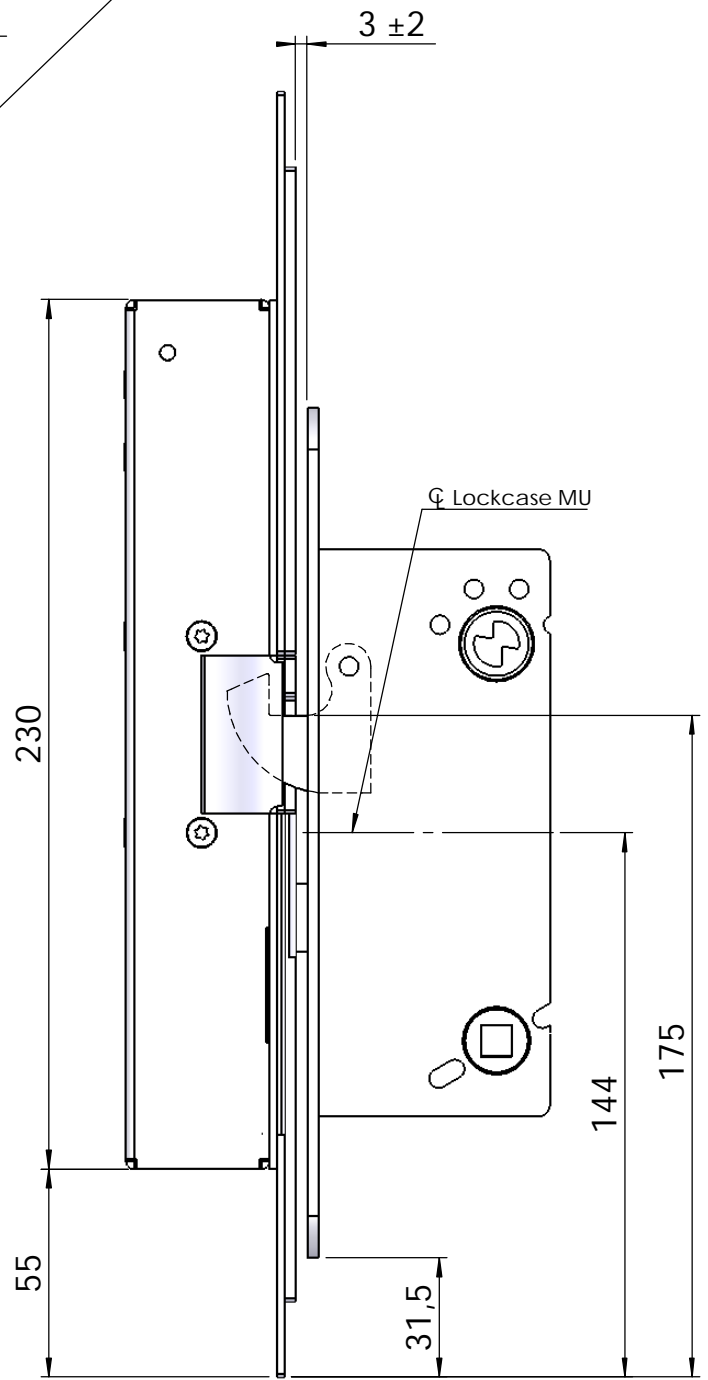

STEP 18

This document shall not be copied without owners written allowance and its content shall not be exposed for third part nor be used for unauthorized purpose.

A Owner

Stendals EI AB

Title/Description
Step 18 med plan stolpe för SAPA 2074 plös 21mm
Montering för Møller Undall

Drawing no. **ST187-B**

Scale
1:2