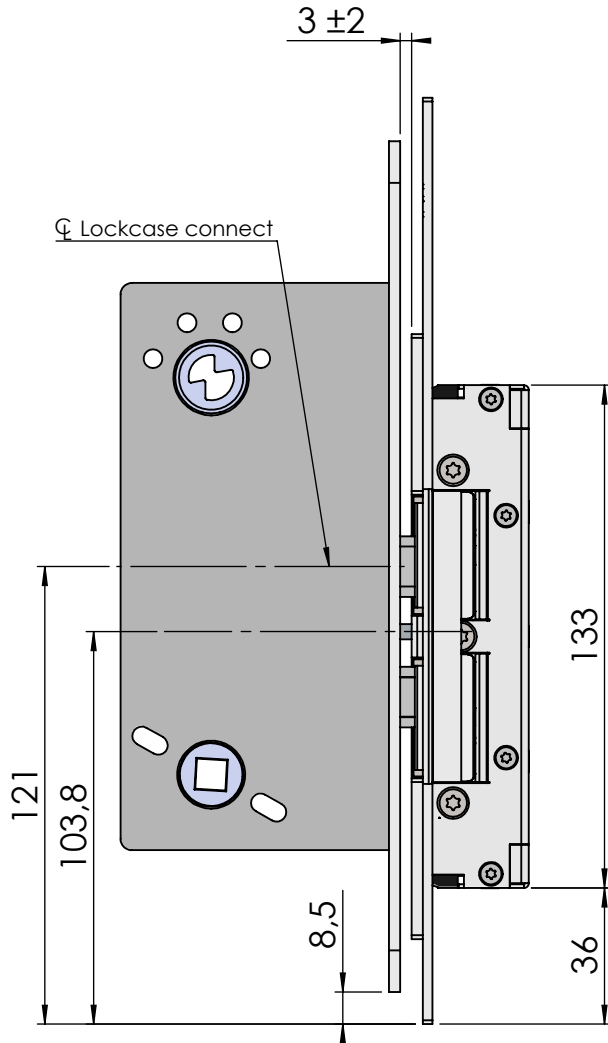

This document shall not be copied without owners written allowance and its content shall not be exposed for third part nor be used for unauthorized purpose.

Owner

Stendals EI AB

Title/Description

STEP 92 med plan stolpe plös 21 mm
Montering för Connect

Drawing no.

ST9511V

Scale

1:2