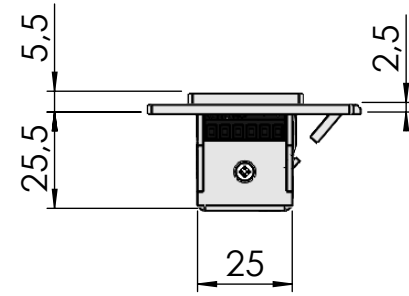

This document shall not be copied without owners written allowance and its content shall not be exposed for third part nor be used for unauthorized purpose.

Owner

Stendals EI AB

Title/Description

STEP 92 med plan stolpe plös 21 mm
Montering för Connect

Drawing no.

ST9511V

Scale

1:2