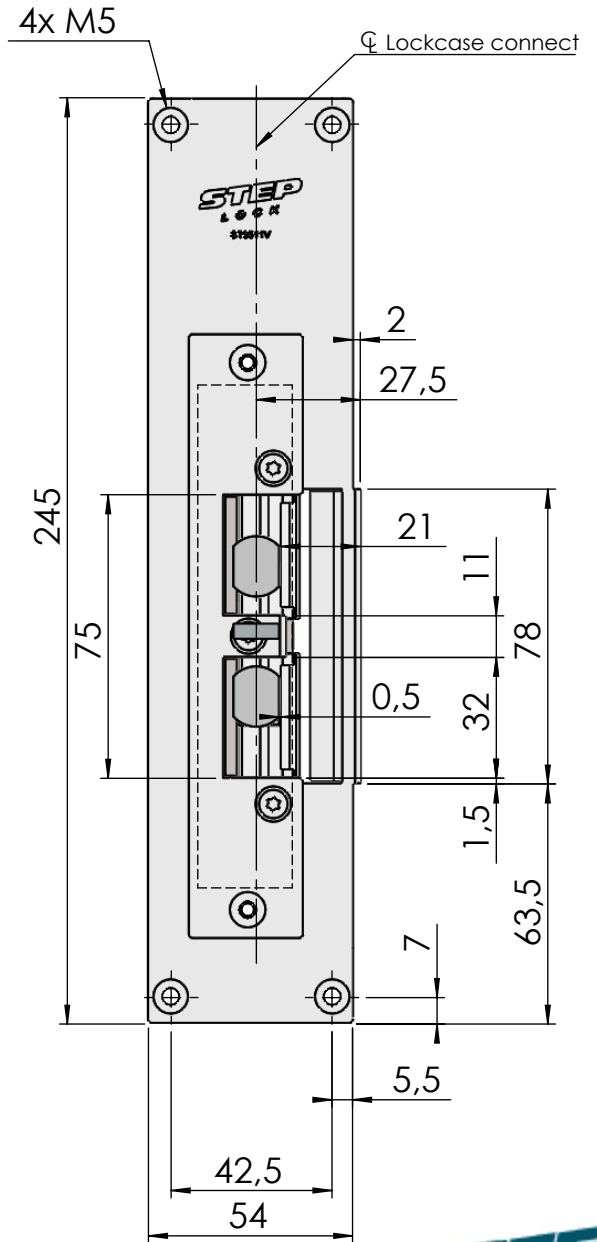

This document shall not be copied without owners written allowance and its content shall not be exposed for third part nor be used for unauthorized purpose.

Owner

Stendals EI AB

Title/Description

STEP 92 med plan stolpe plös 21 mm
Montering för Connect

Drawing no.

ST9511V

Scale

1:2