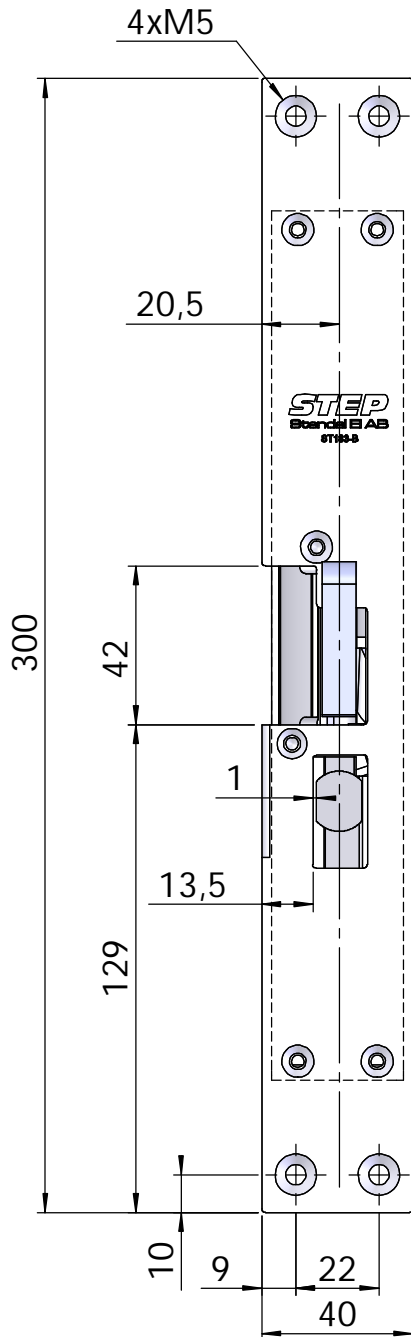

Montering för Connect

STEP 18

This document shall not be copied without owners written allowance and its content shall not be exposed for third part nor be used for unauthorized purpose.

Owner

Stendals EI AB

Title/Description

Step 18 med plan stolpe 300x40 plös 13,5mm Montering för Connect

Drawing no.

ST183-B

Scale

1:2