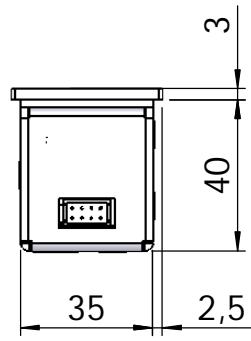

Montering för Connect

STEP 18

This document shall not be copied without owners written allowance and its content shall not be exposed for third part nor be used for unauthorized purpose.

Owner

Stendals EI AB

Title/Description

Step 18 med plan stolpe 300x40 plös 13,5mm Montering för Connect

Drawing no.

ST183-B

Scale

1:2