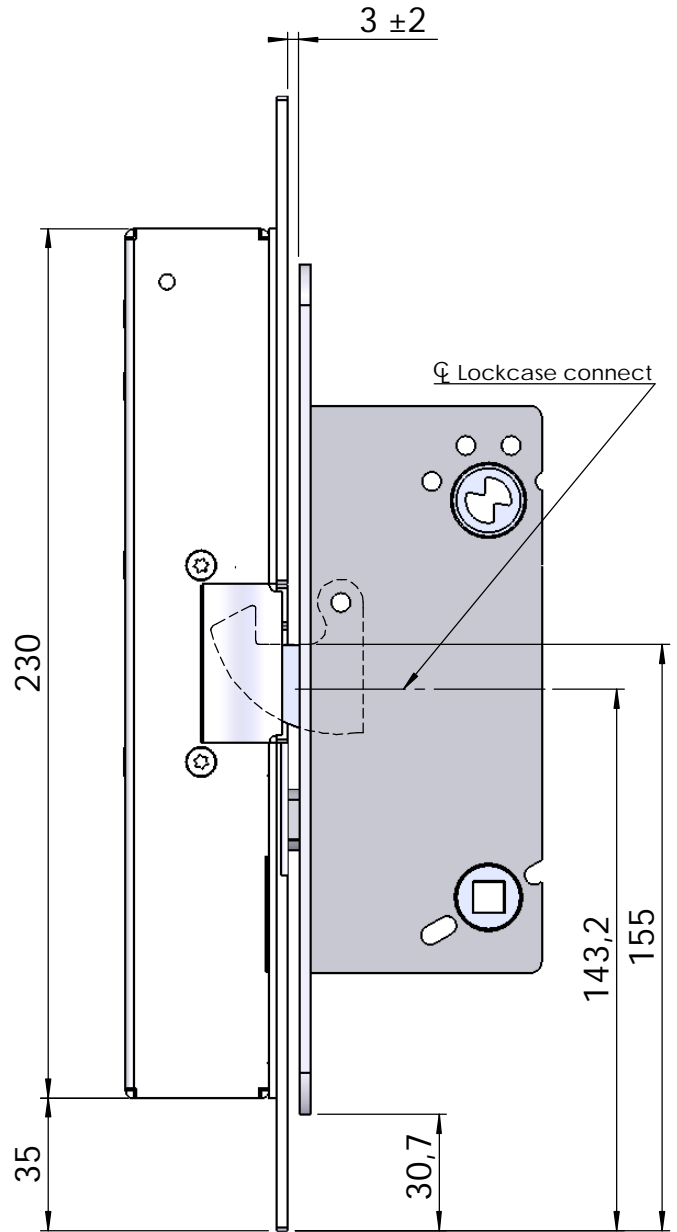

Montering för Connect

STEP 18

This document shall not be copied without owners written allowance and its content shall not be exposed for third part nor be used for unauthorized purpose.

Owner

Stendals EI AB

Title/Description

Step 18 med plan stolpe 300x40 plös 13,5mm Montering för Connect

Drawing no.

ST183-B

Scale

1:2